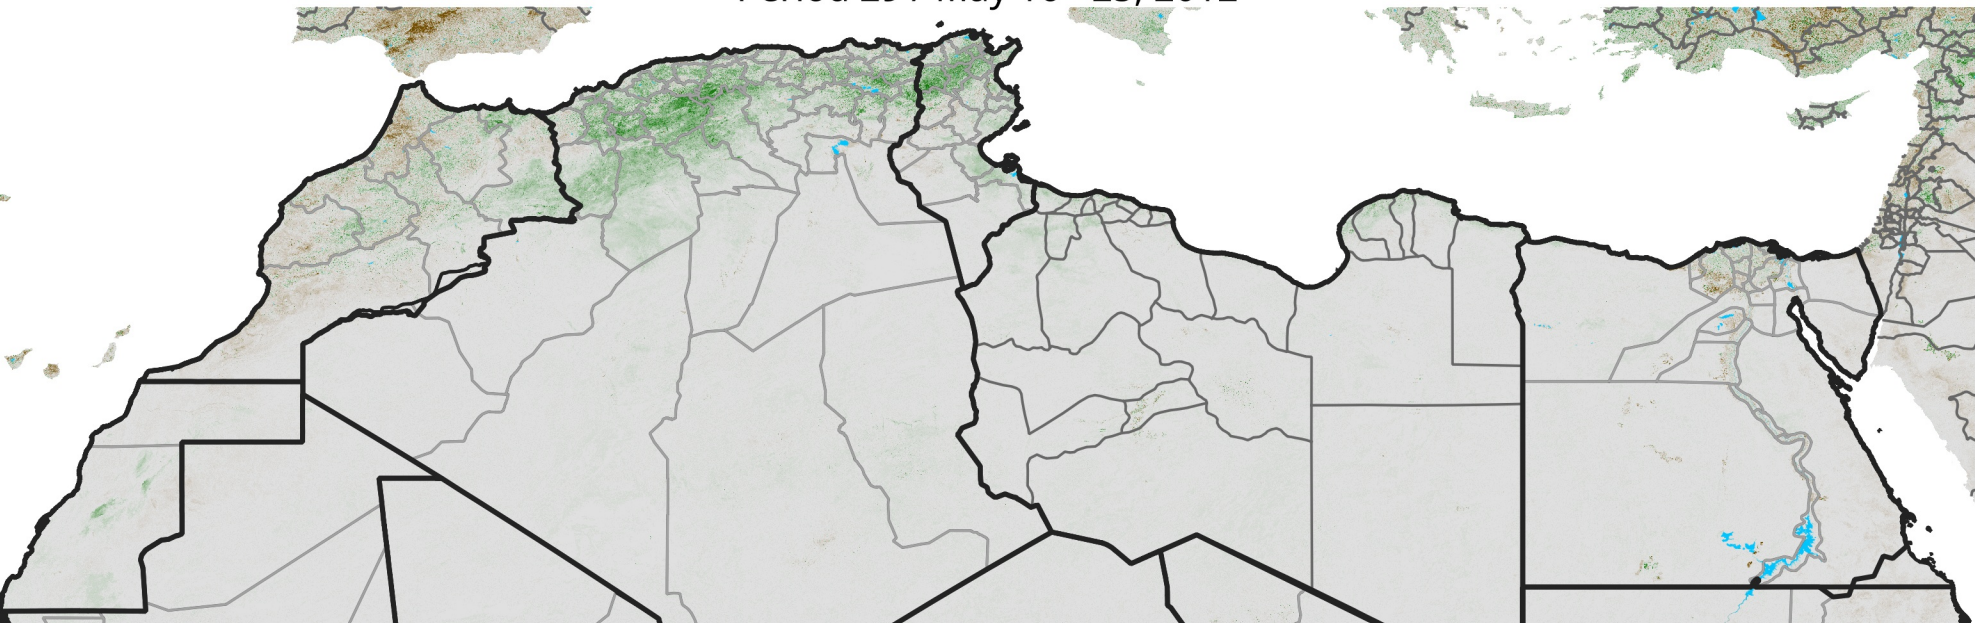

North Africa NDVI Anomaly

2012 minus Mean (2012 - 2021)

Period 29 / May 16 - 25, 2012

NDVI Anomaly

< -0.3 -0.2 -0.1 -0.05 0.05 0.1 0.2 >0.3

Negative

No Difference

Positive