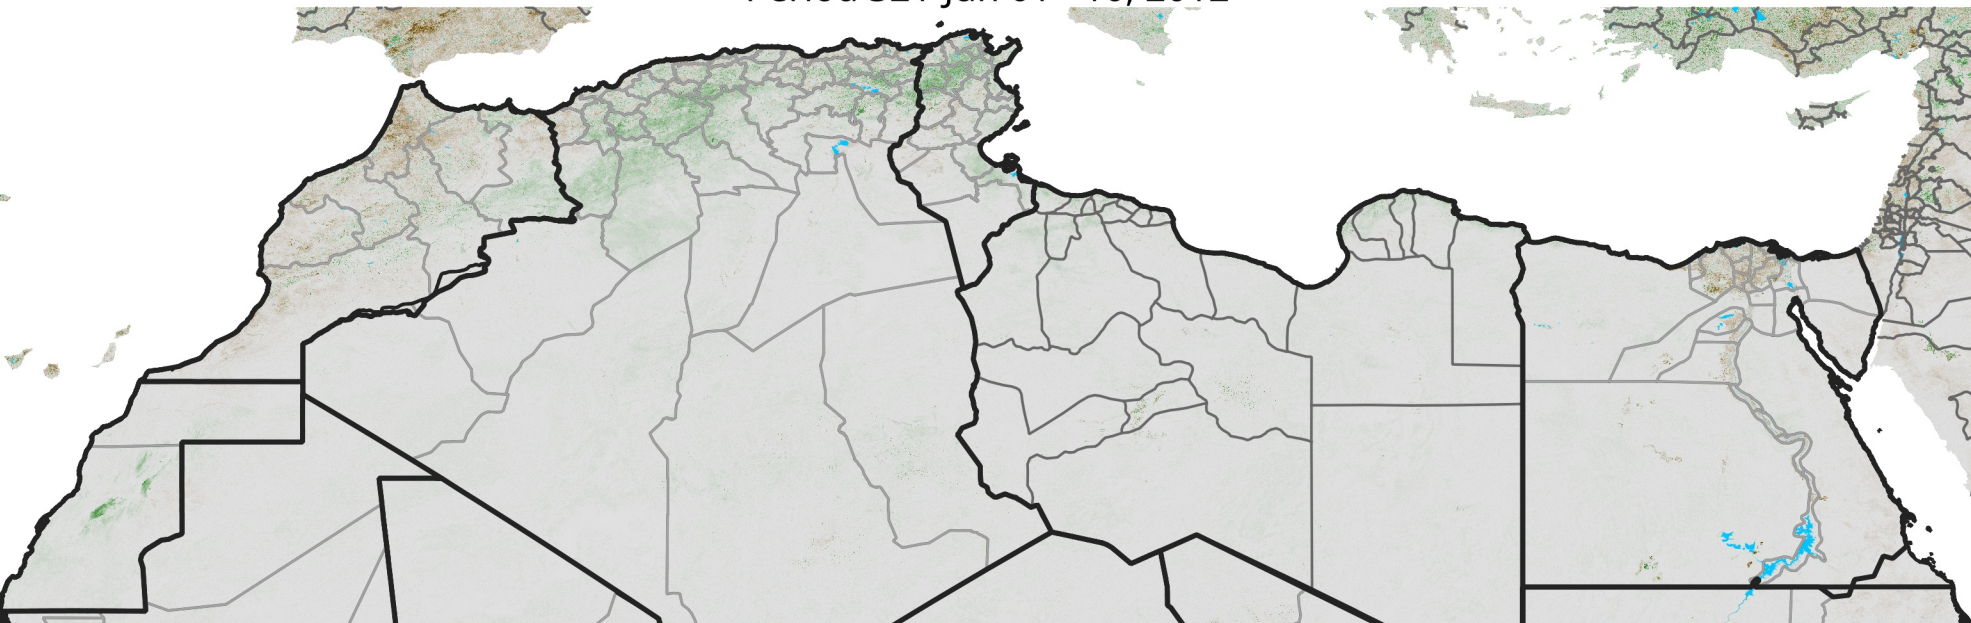

# North Africa NDVI Anomaly

2012 minus Mean (2012 - 2021)

Period 32 / Jun 01 - 10, 2012

## NDVI Anomaly

< -0.3   -0.2   -0.1   -0.05   0.05   0.1   0.2   >0.3

Negative

No Difference

Positive