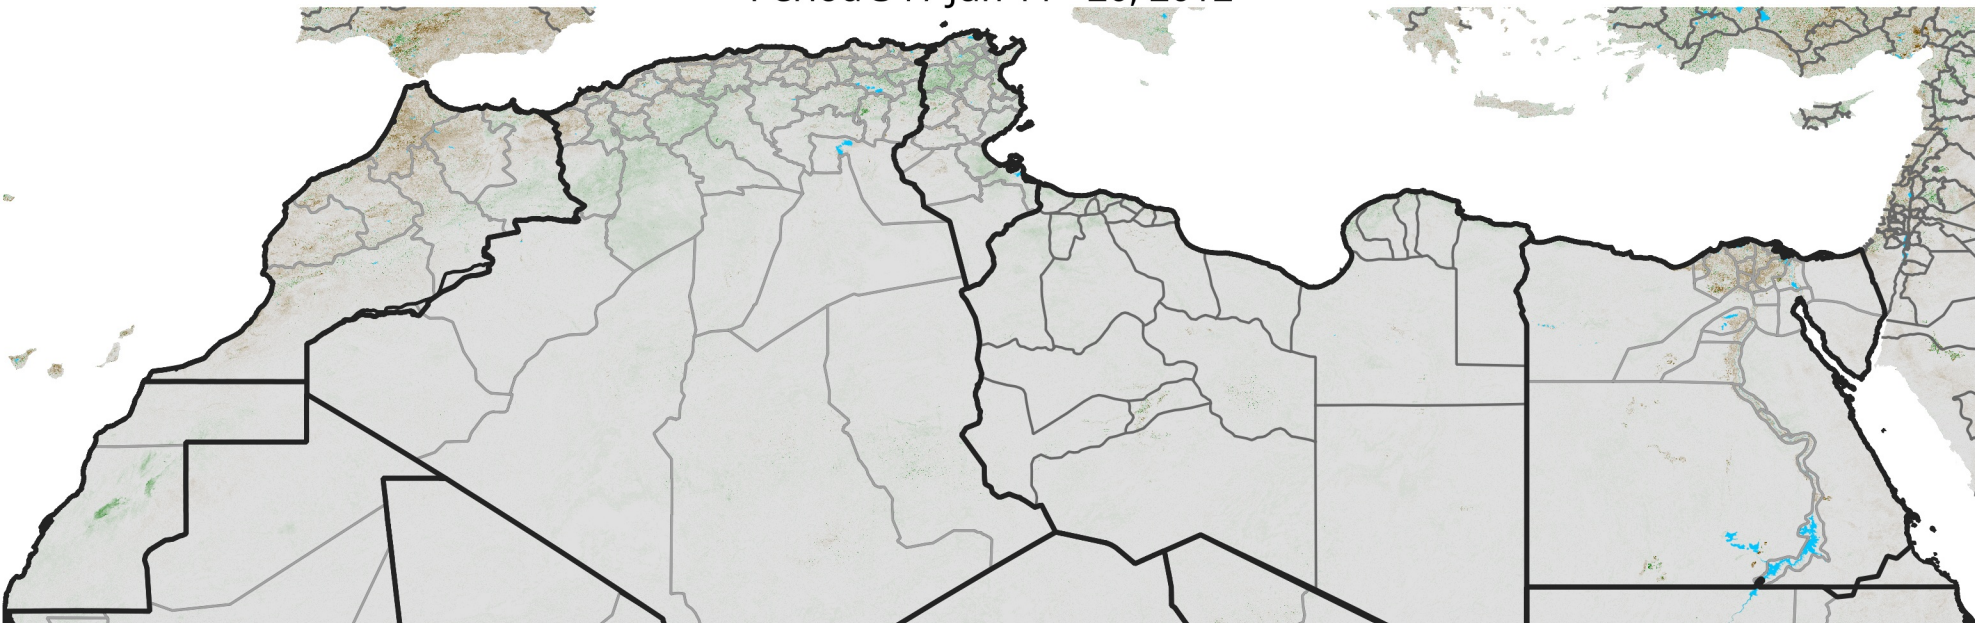

North Africa NDVI Anomaly

2012 minus Mean (2012 - 2021)

Period 34 / Jun 11 - 20, 2012

NDVI Anomaly

< -0.3 -0.2 -0.1 -0.05 0.05 0.1 0.2 >0.3

Negative

No Difference

Positive