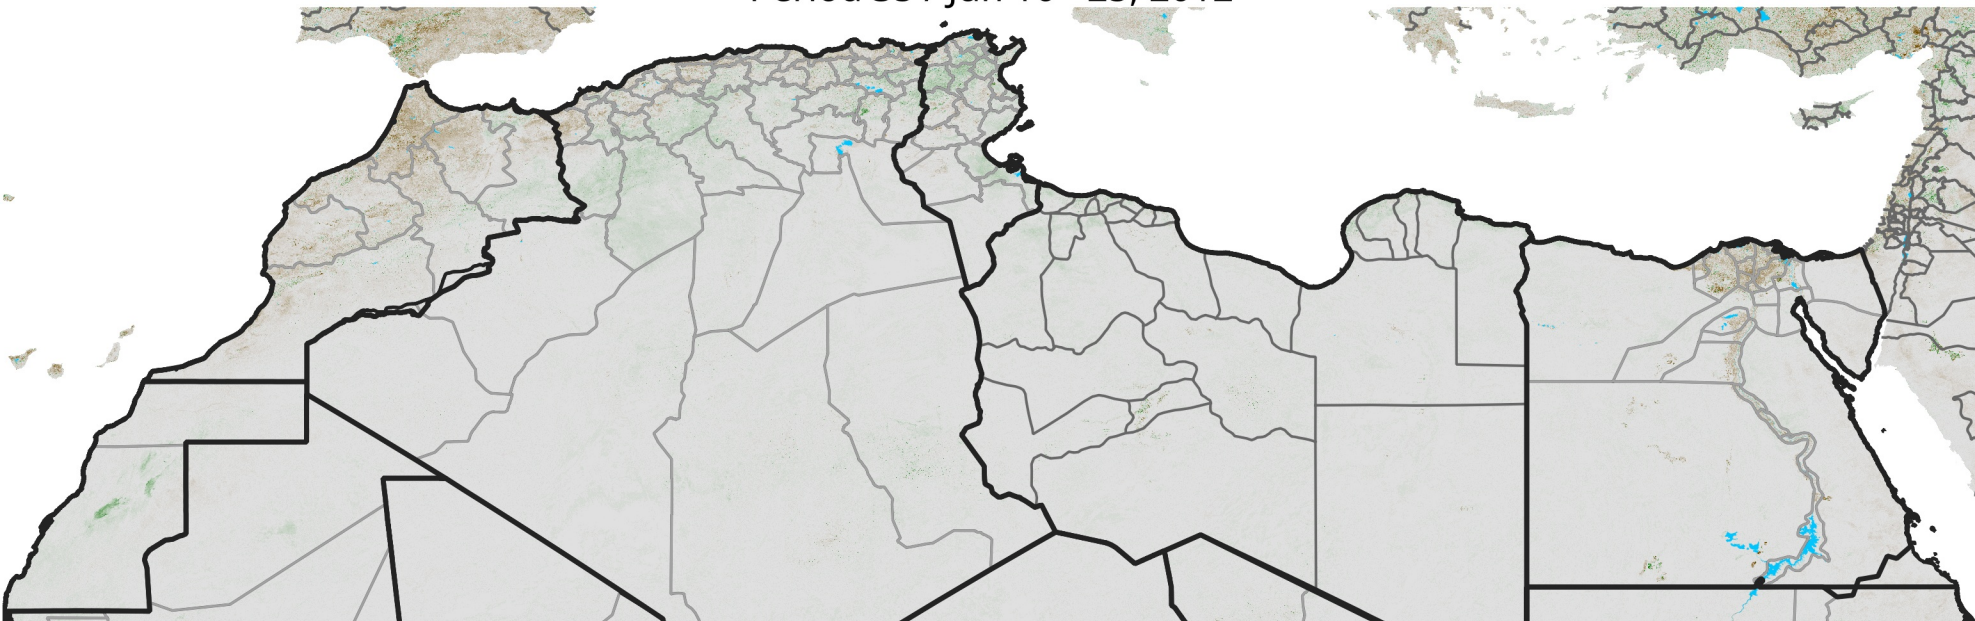

# North Africa NDVI Anomaly

2012 minus Mean (2012 - 2021)

Period 35 / Jun 16 - 25, 2012

## NDVI Anomaly

< -0.3   -0.2   -0.1   -0.05   0.05   0.1   0.2   >0.3

Negative

No Difference

Positive