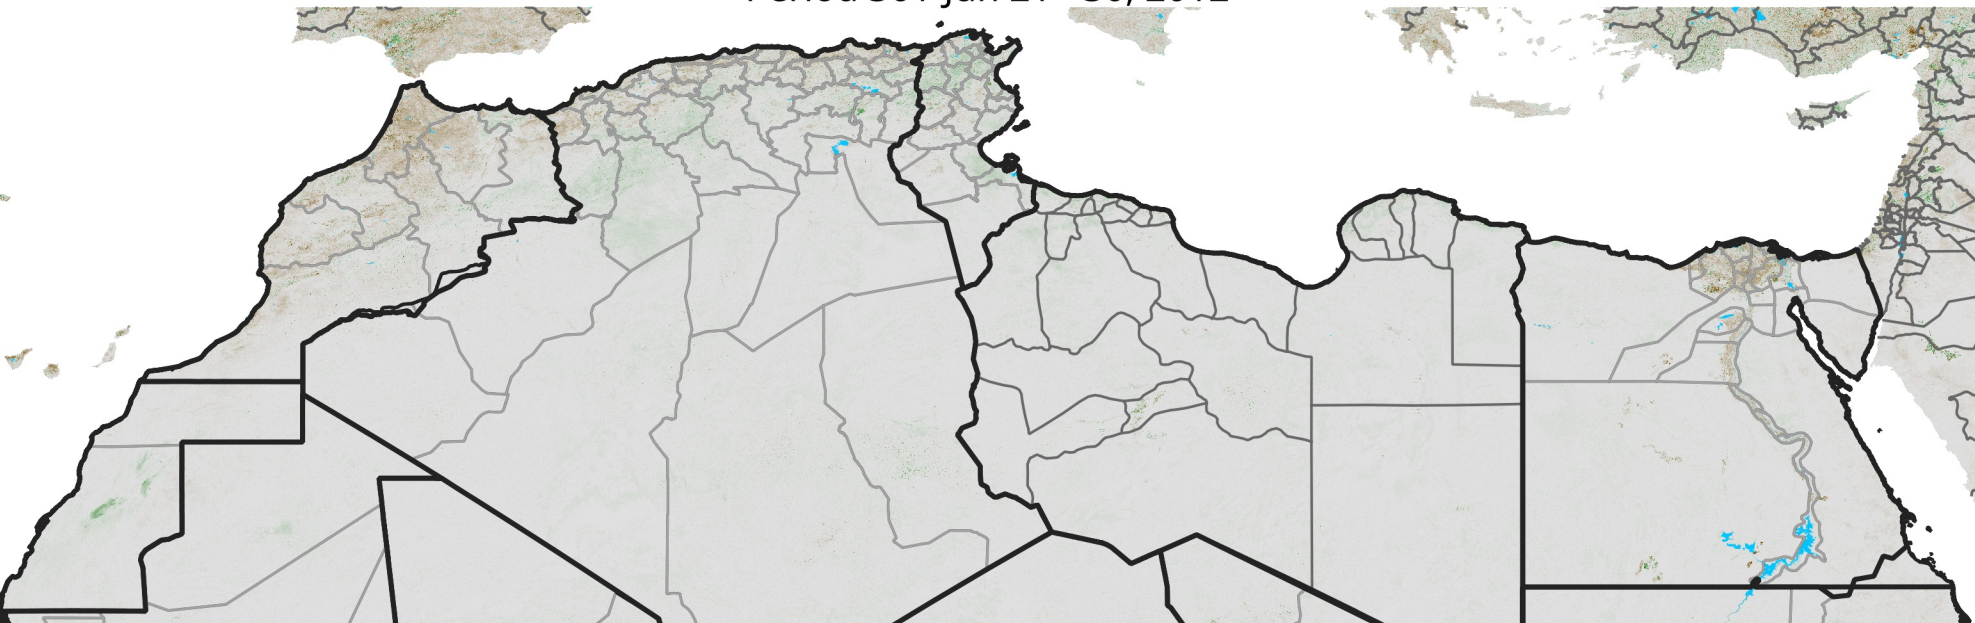

North Africa NDVI Anomaly

2012 minus Mean (2012 - 2021)

Period 36 / Jun 21 - 30, 2012

NDVI Anomaly

< -0.3 -0.2 -0.1 -0.05 0.05 0.1 0.2 >0.3

Negative

No Difference

Positive