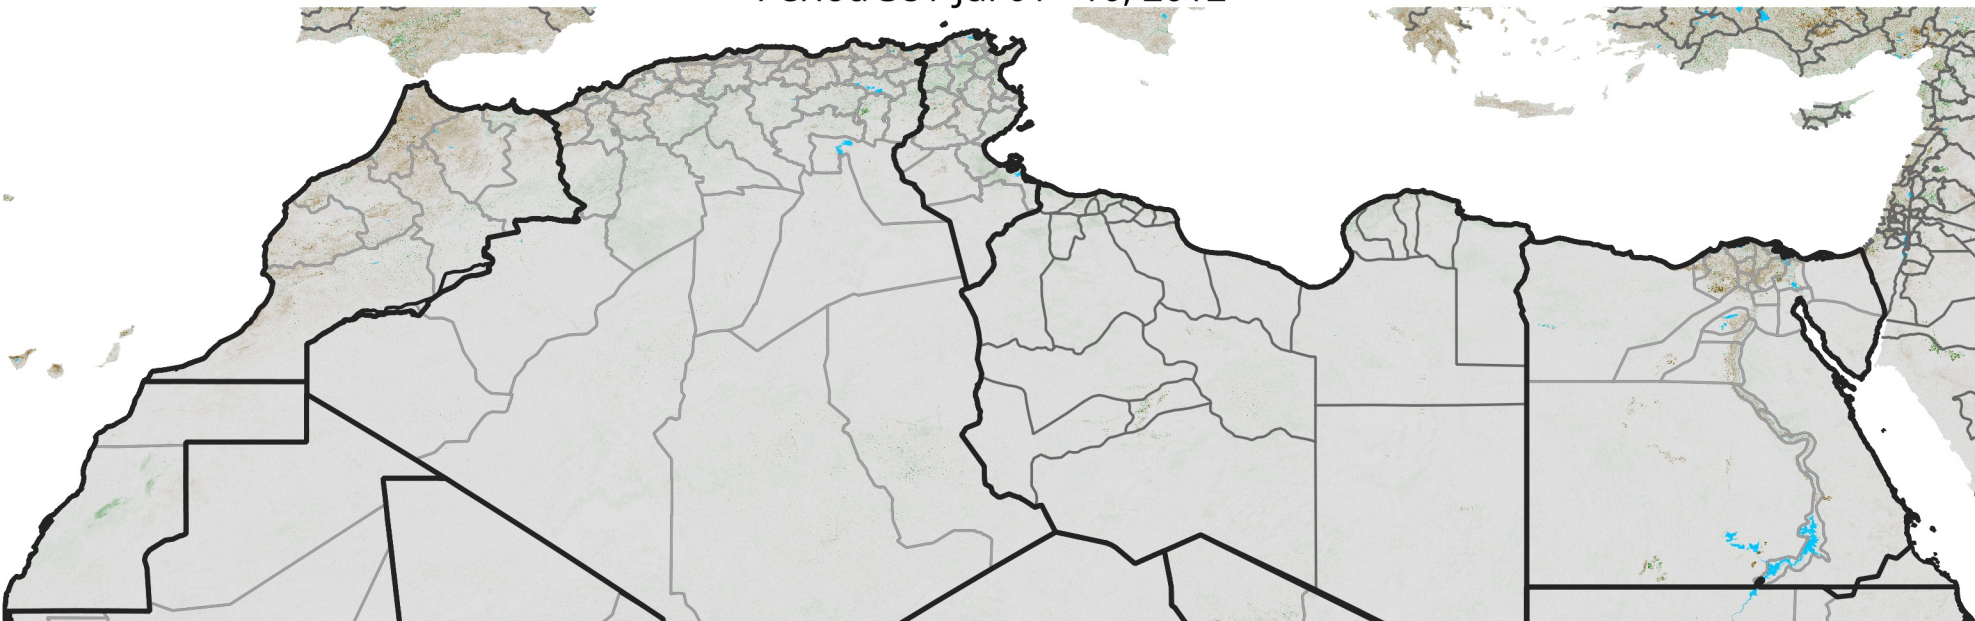

North Africa NDVI Anomaly

2012 minus Mean (2012 - 2021)

Period 38 / Jul 01 - 10, 2012

NDVI Anomaly

< -0.3 -0.2 -0.1 -0.05 0.05 0.1 0.2 >0.3

Negative

No Difference

Positive