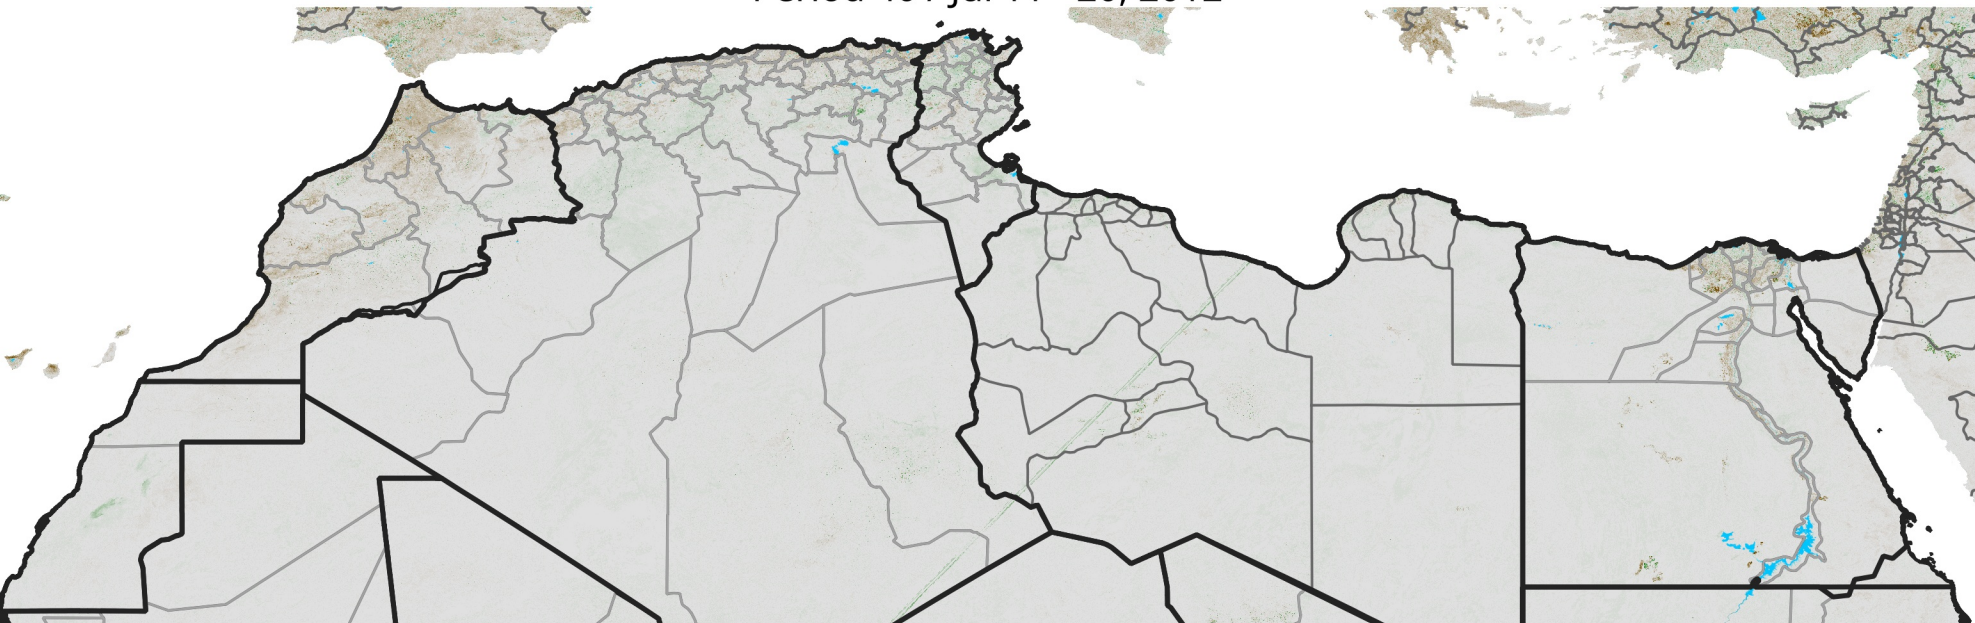

North Africa NDVI Anomaly

2012 minus Mean (2012 - 2021)

Period 40 / Jul 11 - 20, 2012

NDVI Anomaly

< -0.3 -0.2 -0.1 -0.05 0.05 0.1 0.2 >0.3

Negative

No Difference

Positive