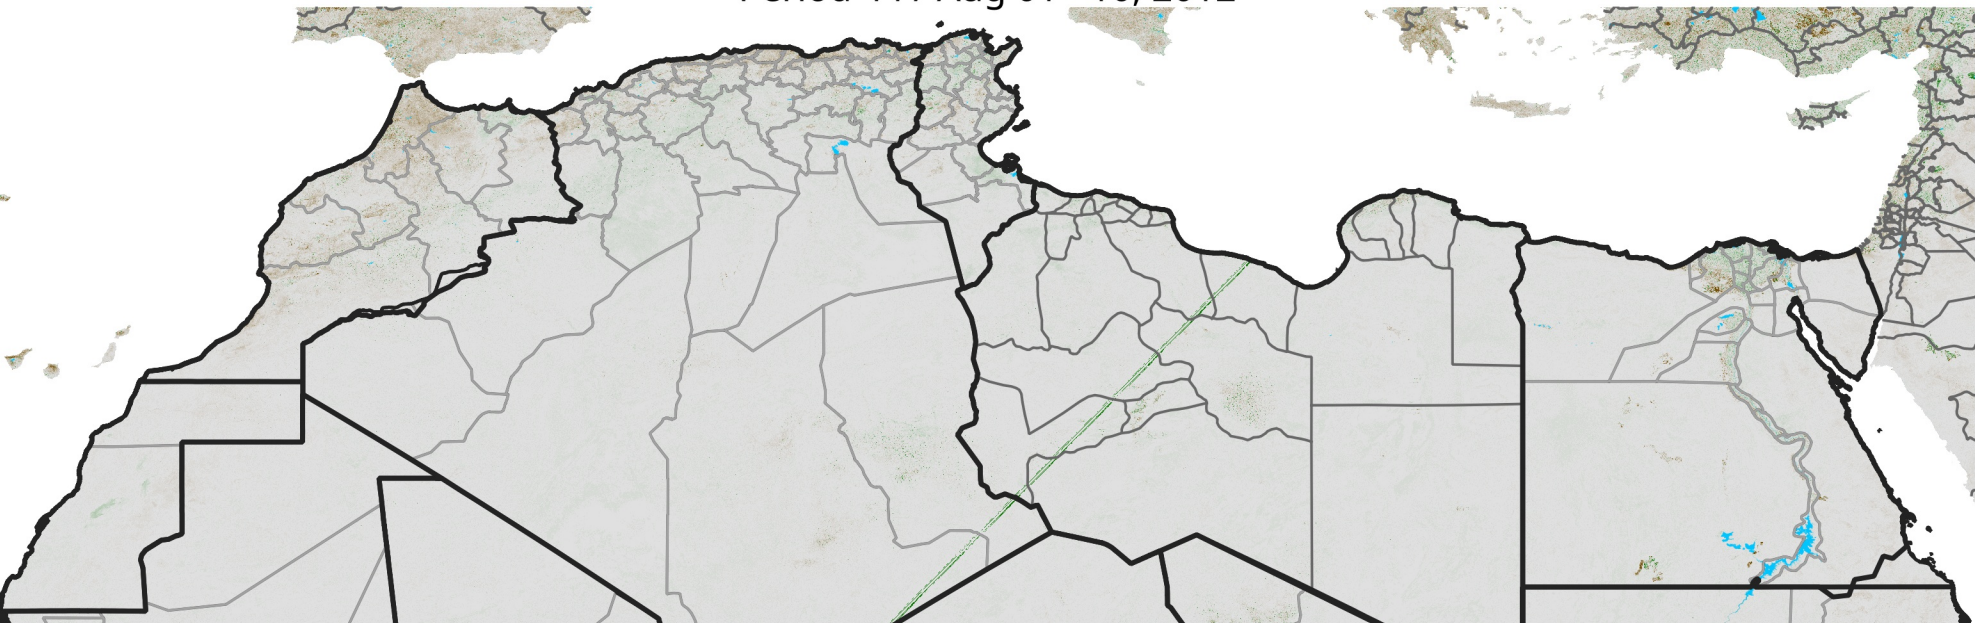

North Africa NDVI Anomaly

2012 minus Mean (2012 - 2021)

Period 44 / Aug 01 - 10, 2012

NDVI Anomaly

< -0.3 -0.2 -0.1 -0.05 0.05 0.1 0.2 >0.3

Negative

No Difference

Positive