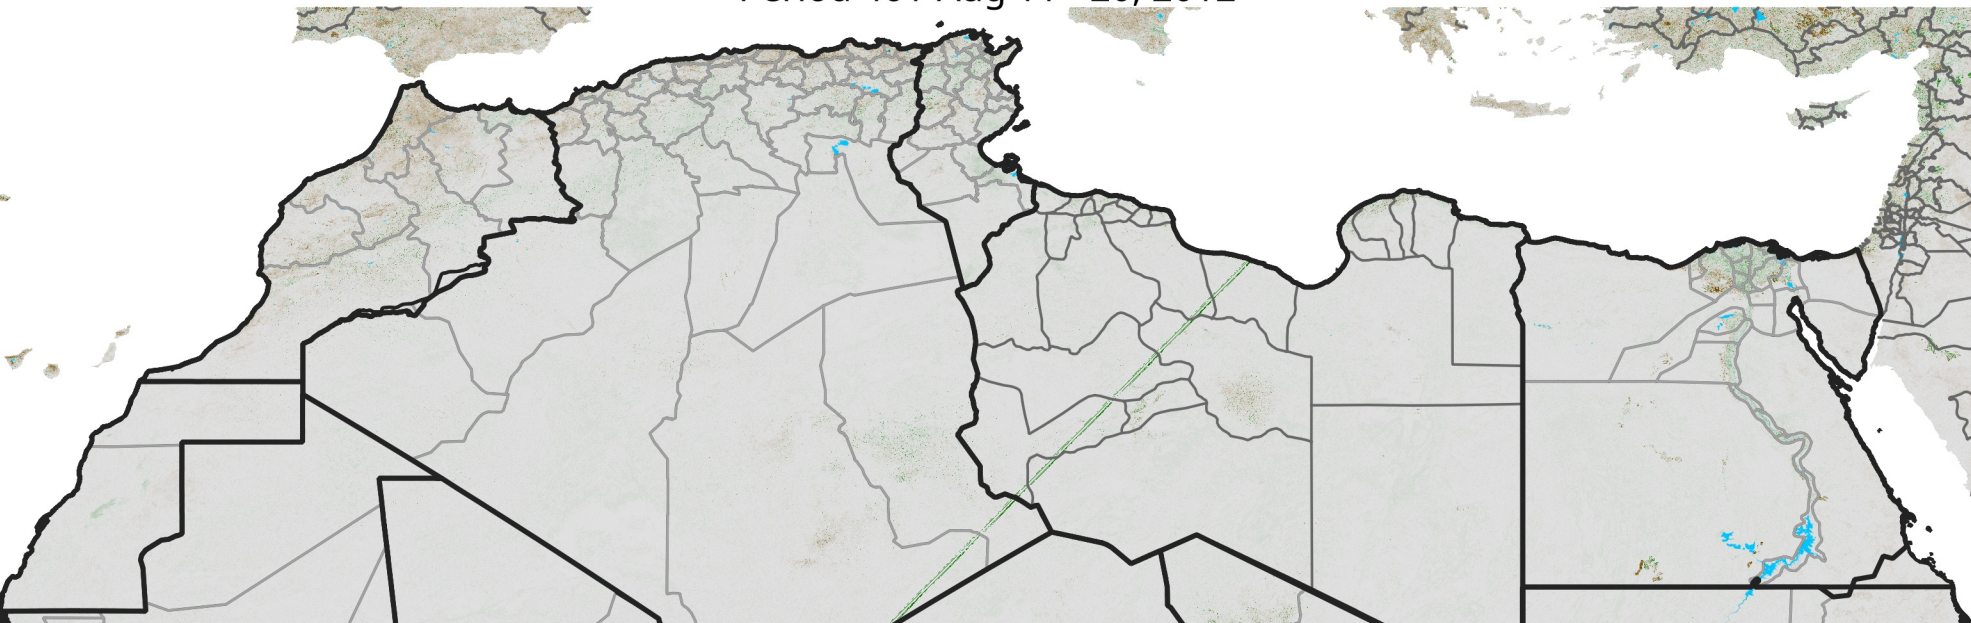

North Africa NDVI Anomaly

2012 minus Mean (2012 - 2021)

Period 46 / Aug 11 - 20, 2012

NDVI Anomaly

< -0.3 -0.2 -0.1 -0.05 0.05 0.1 0.2 >0.3

Negative

No Difference

Positive