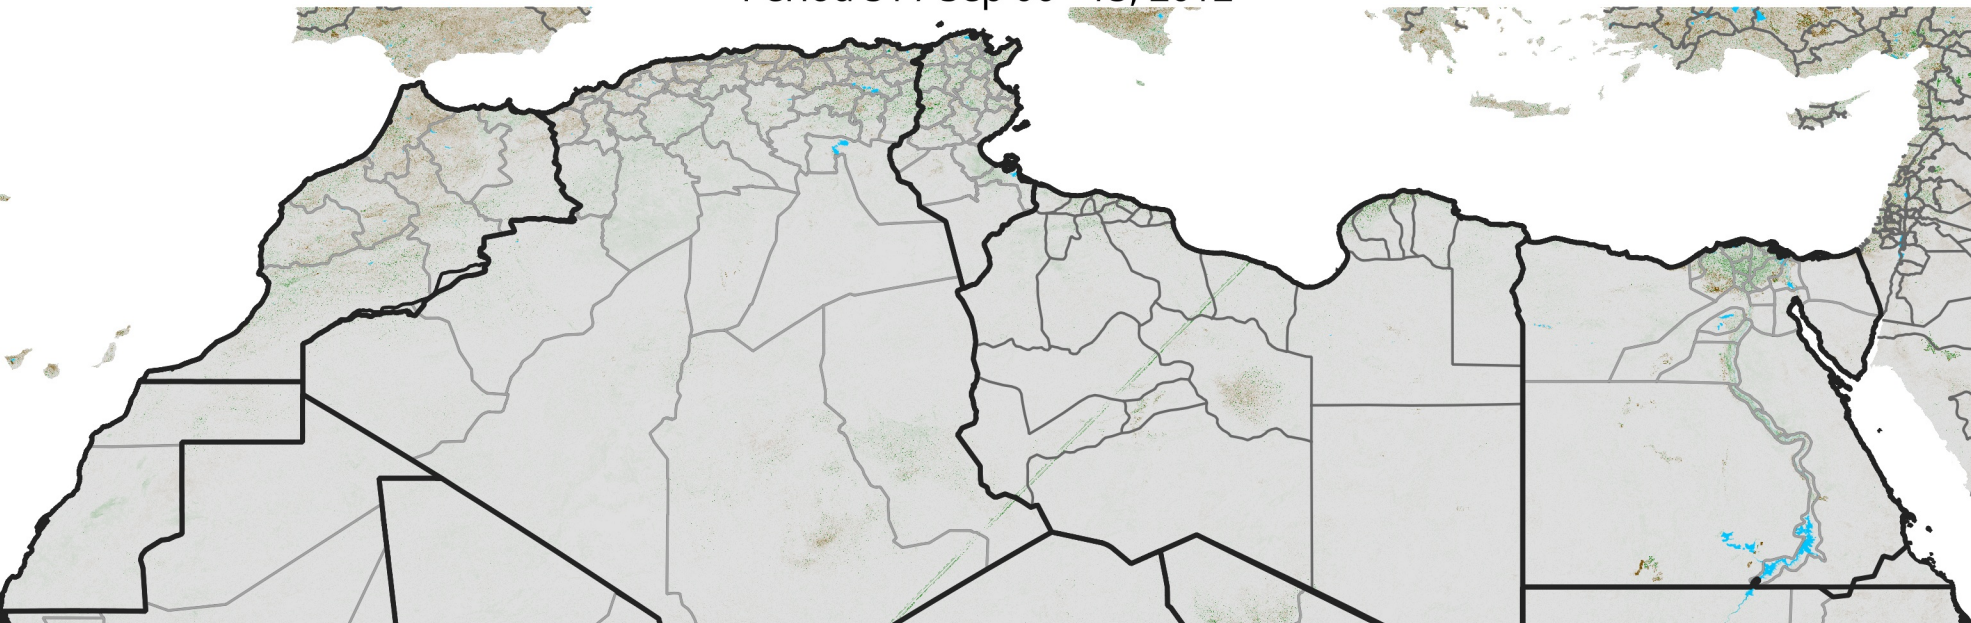

North Africa NDVI Anomaly

2012 minus Mean (2012 - 2021)

Period 51 / Sep 06 - 15, 2012

NDVI Anomaly

< -0.3 -0.2 -0.1 -0.05 0.05 0.1 0.2 >0.3

Negative

No Difference

Positive