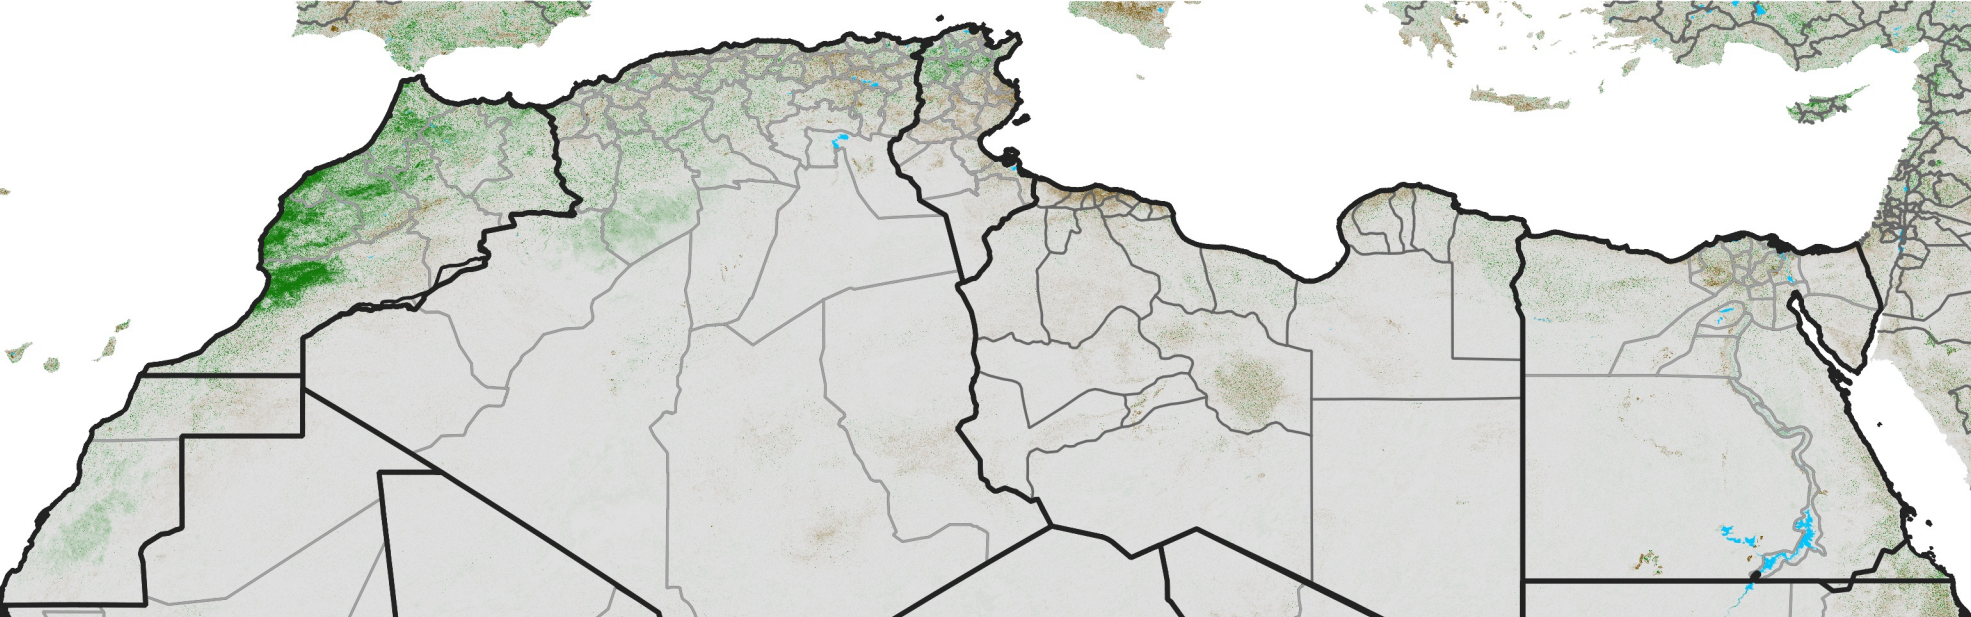

North Africa NDVI Anomaly

2012 minus Mean (2012 - 2021)

Period 63 / Nov 06 - 15, 2012

NDVI Anomaly

< -0.3 -0.2 -0.1 -0.05 0.05 0.1 0.2 >0.3

Negative

No Difference

Positive