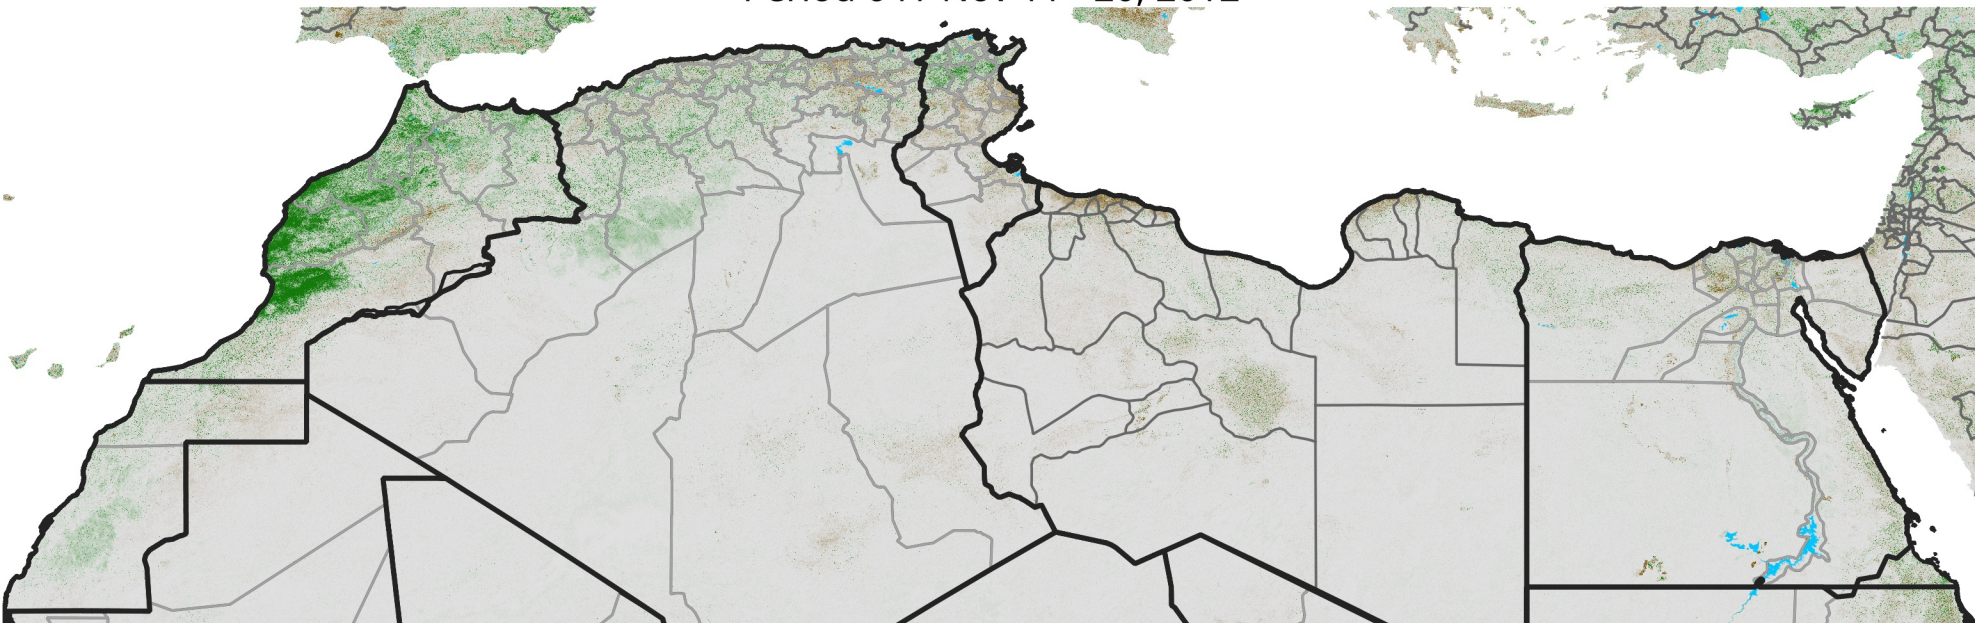

North Africa NDVI Anomaly

2012 minus Mean (2012 - 2021)

Period 64 / Nov 11 - 20, 2012

NDVI Anomaly

< -0.3 -0.2 -0.1 -0.05 0.05 0.1 0.2 >0.3

Negative

No Difference

Positive