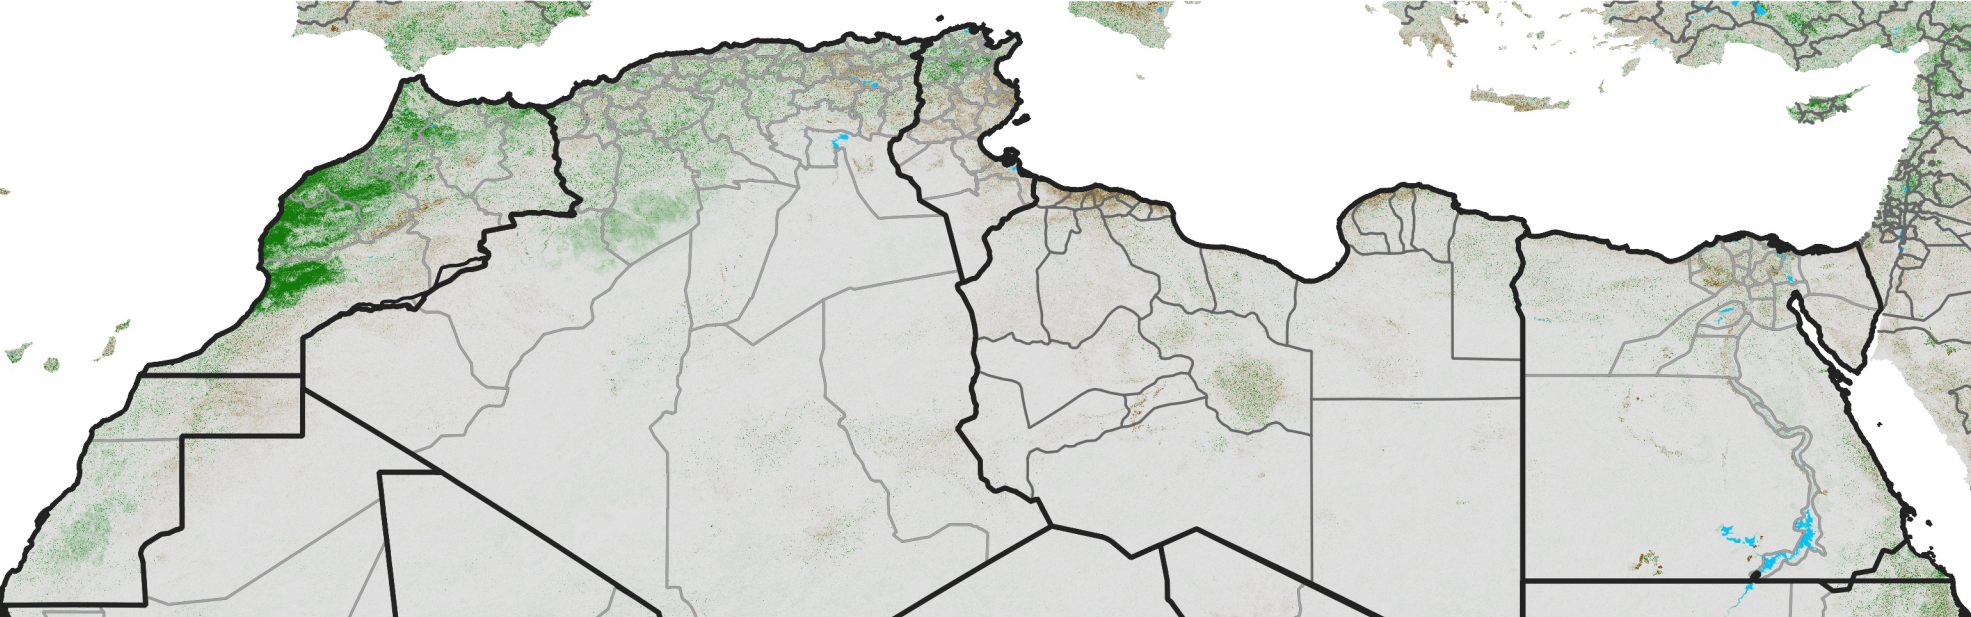

North Africa NDVI Anomaly

2012 minus Mean (2012 - 2021)

Period 66 / Nov 21 - 30, 2012

NDVI Anomaly

< -0.3 -0.2 -0.1 -0.05 0.05 0.1 0.2 >0.3

Negative

No Difference

Positive