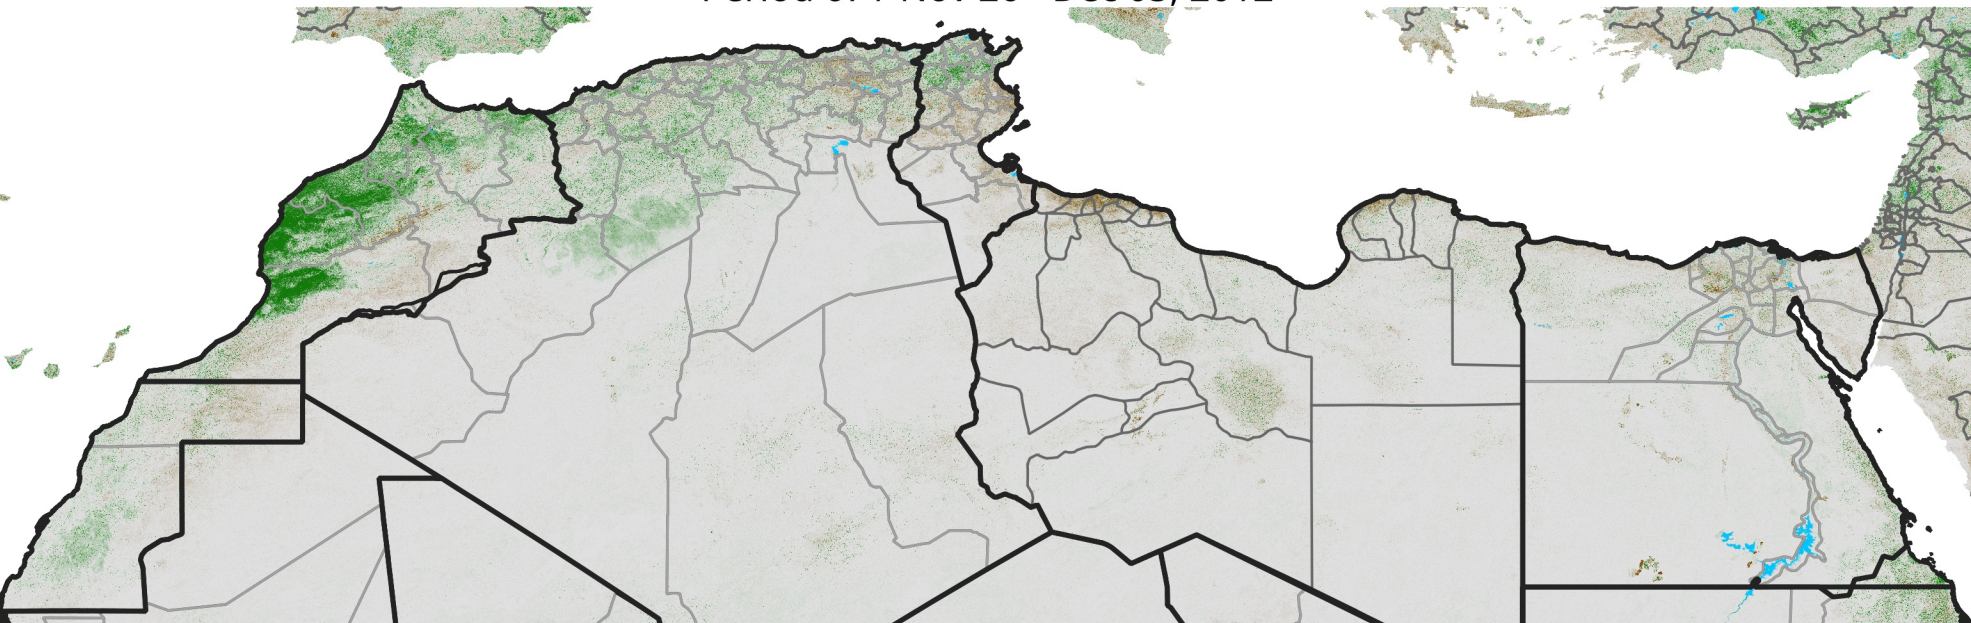

# North Africa NDVI Anomaly

2012 minus Mean (2012 - 2021)  
Period 67 / Nov 26 - Dec 05, 2012

## NDVI Anomaly

< -0.3   -0.2   -0.1   -0.05   0.05   0.1   0.2   >0.3

Negative

No Difference

Positive