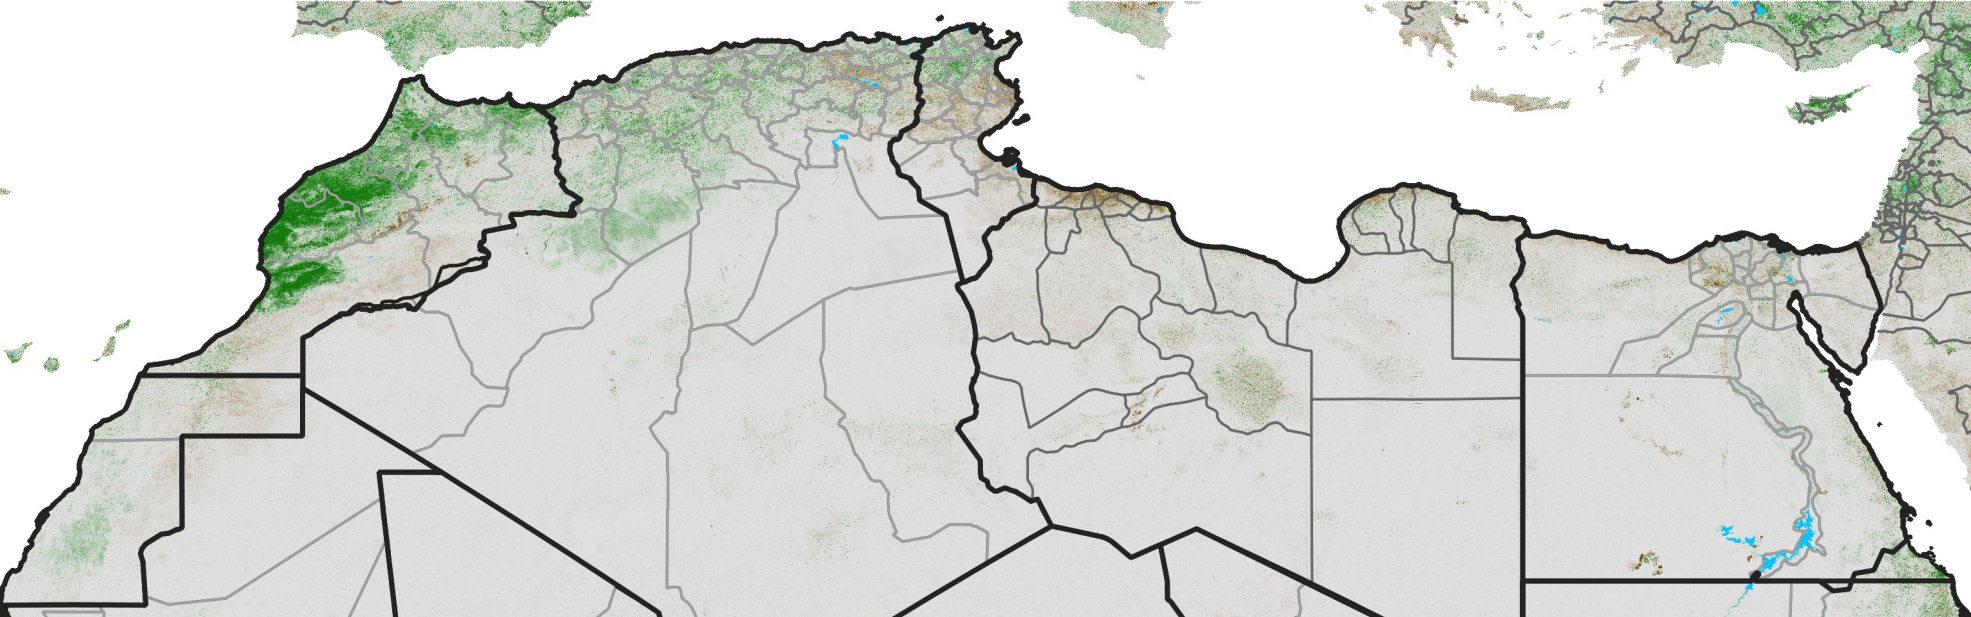

North Africa NDVI Anomaly

2012 minus Mean (2012 - 2021)

Period 69 / Dec 06 - 15, 2012

NDVI Anomaly

< -0.3 -0.2 -0.1 -0.05 0.05 0.1 0.2 >0.3

Negative

No Difference

Positive