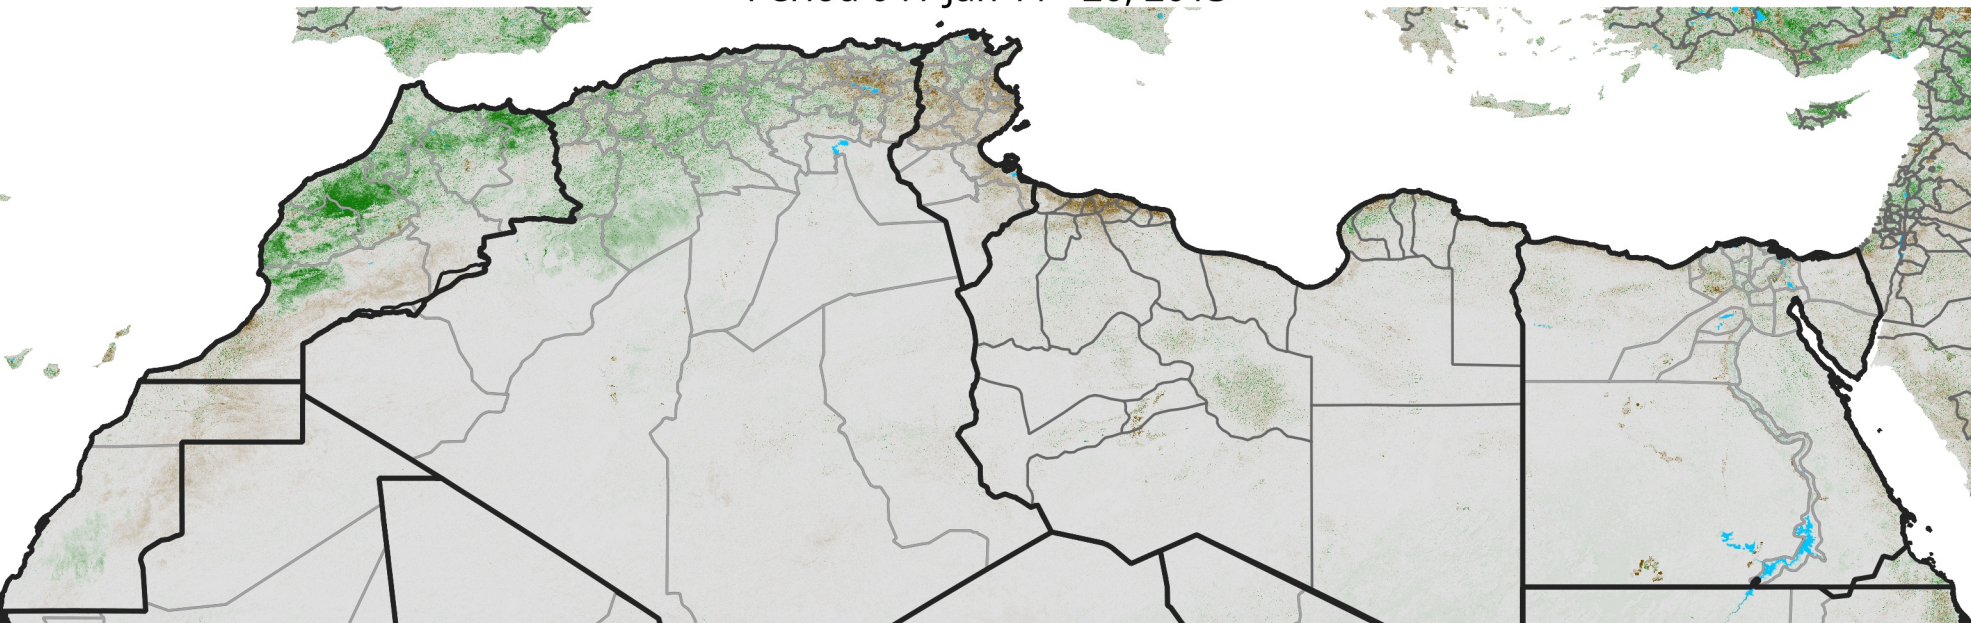

# North Africa NDVI Anomaly

2013 minus Mean (2012 - 2021)

Period 04 / Jan 11 - 20, 2013

## NDVI Anomaly

< -0.3   -0.2   -0.1   -0.05   0.05   0.1   0.2   >0.3

Negative

No Difference

Positive