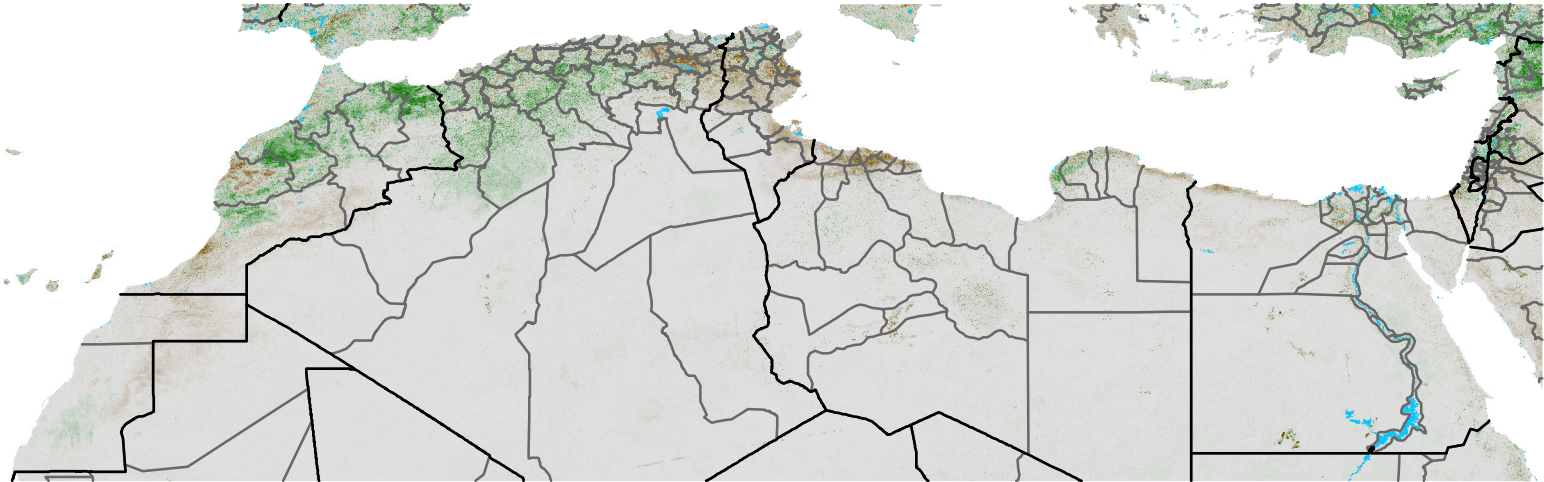

North Africa NDVI Anomaly

2013 minus Mean (2012 - 2021)

Period 09 / Feb 06 - 15, 2013

NDVI Anomaly

< -0.3 -0.2 -0.1 -0.05 0.05 0.1 0.2 > 0.3

Negative

No Difference

Positive