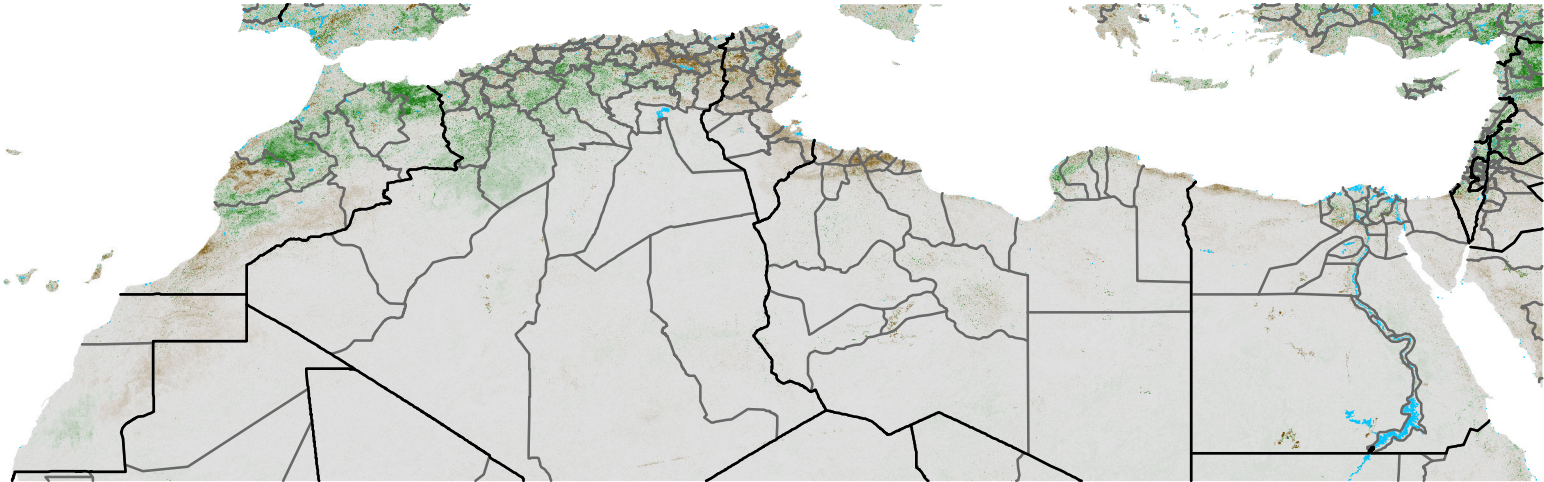

North Africa NDVI Anomaly

2013 minus Mean (2012 - 2021)

Period 10 / Feb 11 - 20, 2013

NDVI Anomaly

< -0.3 -0.2 -0.1 -0.05 0.05 0.1 0.2 > 0.3

Negative

No Difference

Positive