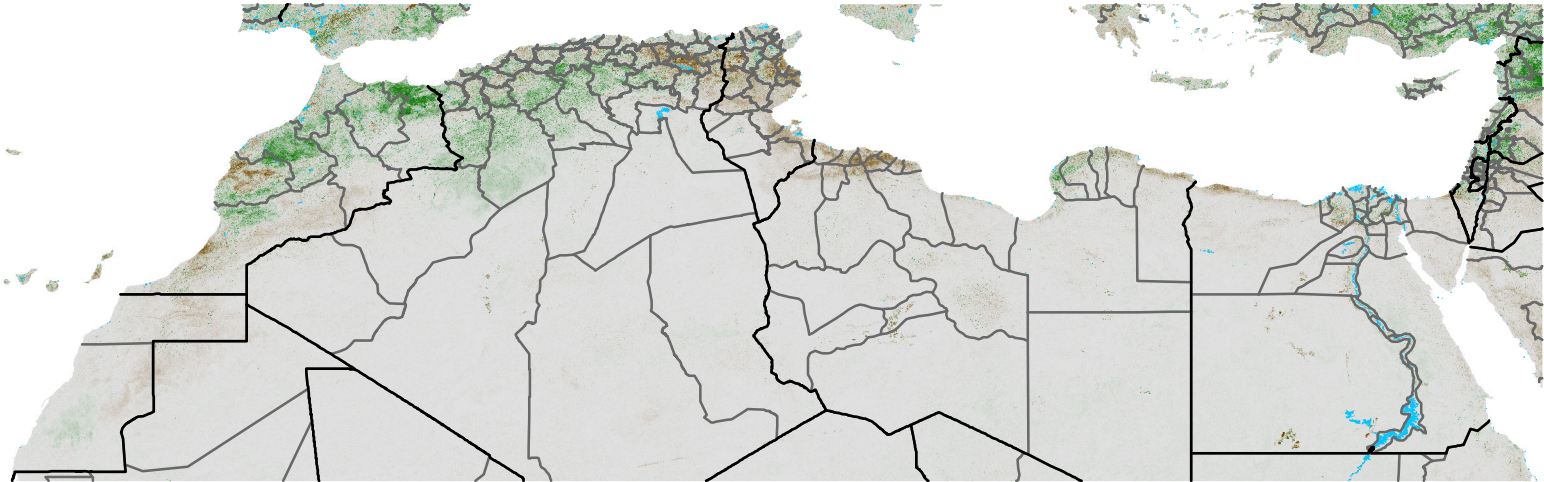

North Africa NDVI Anomaly

2013 minus Mean (2012 - 2021)

Period 11 / Feb 16 - 25, 2013

NDVI Anomaly

< -0.3 -0.2 -0.1 -0.05 0.05 0.1 0.2 > 0.3

Negative

No Difference

Positive