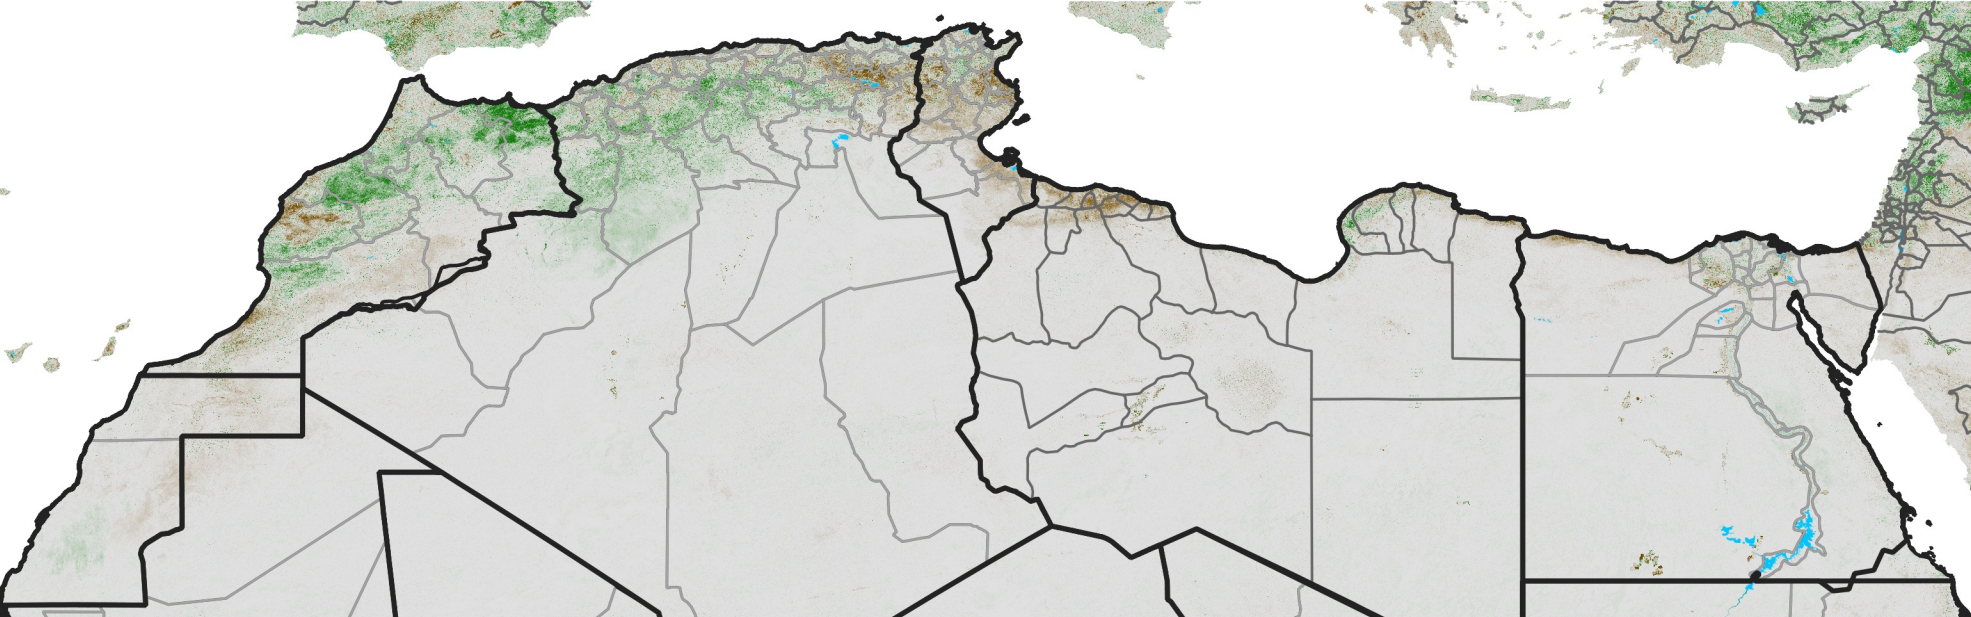

North Africa NDVI Anomaly

2013 minus Mean (2012 - 2021)

Period 12 / Feb 21 - 28, 2013

NDVI Anomaly

< -0.3 -0.2 -0.1 -0.05 0.05 0.1 0.2 >0.3

Negative

No Difference

Positive