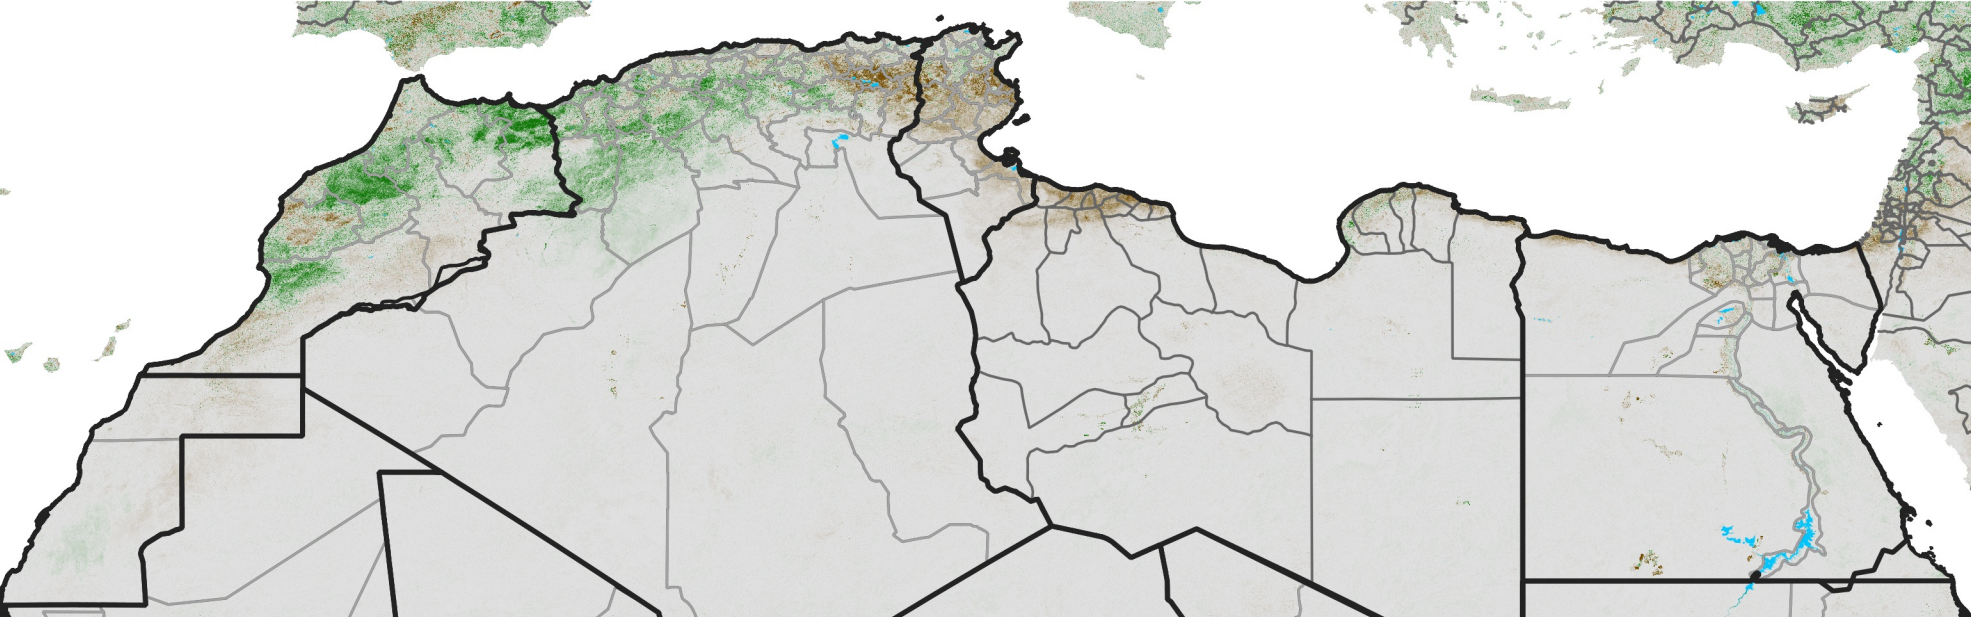

North Africa NDVI Anomaly

2013 minus Mean (2012 - 2021)

Period 17 / Mar 16 - 25, 2013

NDVI Anomaly

< -0.3 -0.2 -0.1 -0.05 0.05 0.1 0.2 >0.3

Negative

No Difference

Positive