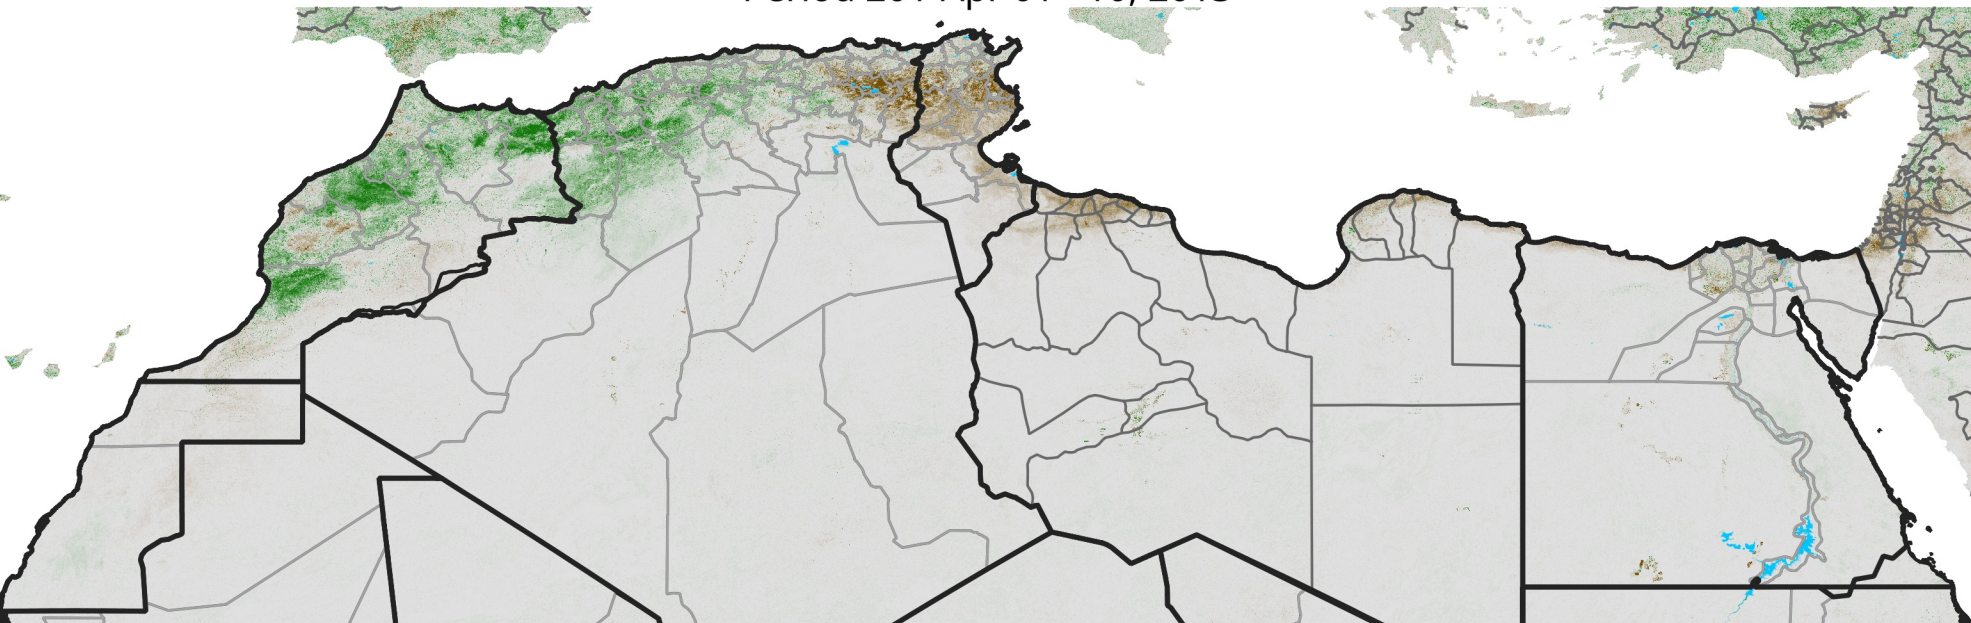

# North Africa NDVI Anomaly

2013 minus Mean (2012 - 2021)

Period 20 / Apr 01 - 10, 2013

## NDVI Anomaly

< -0.3   -0.2   -0.1   -0.05   0.05   0.1   0.2   >0.3

Negative

No Difference

Positive