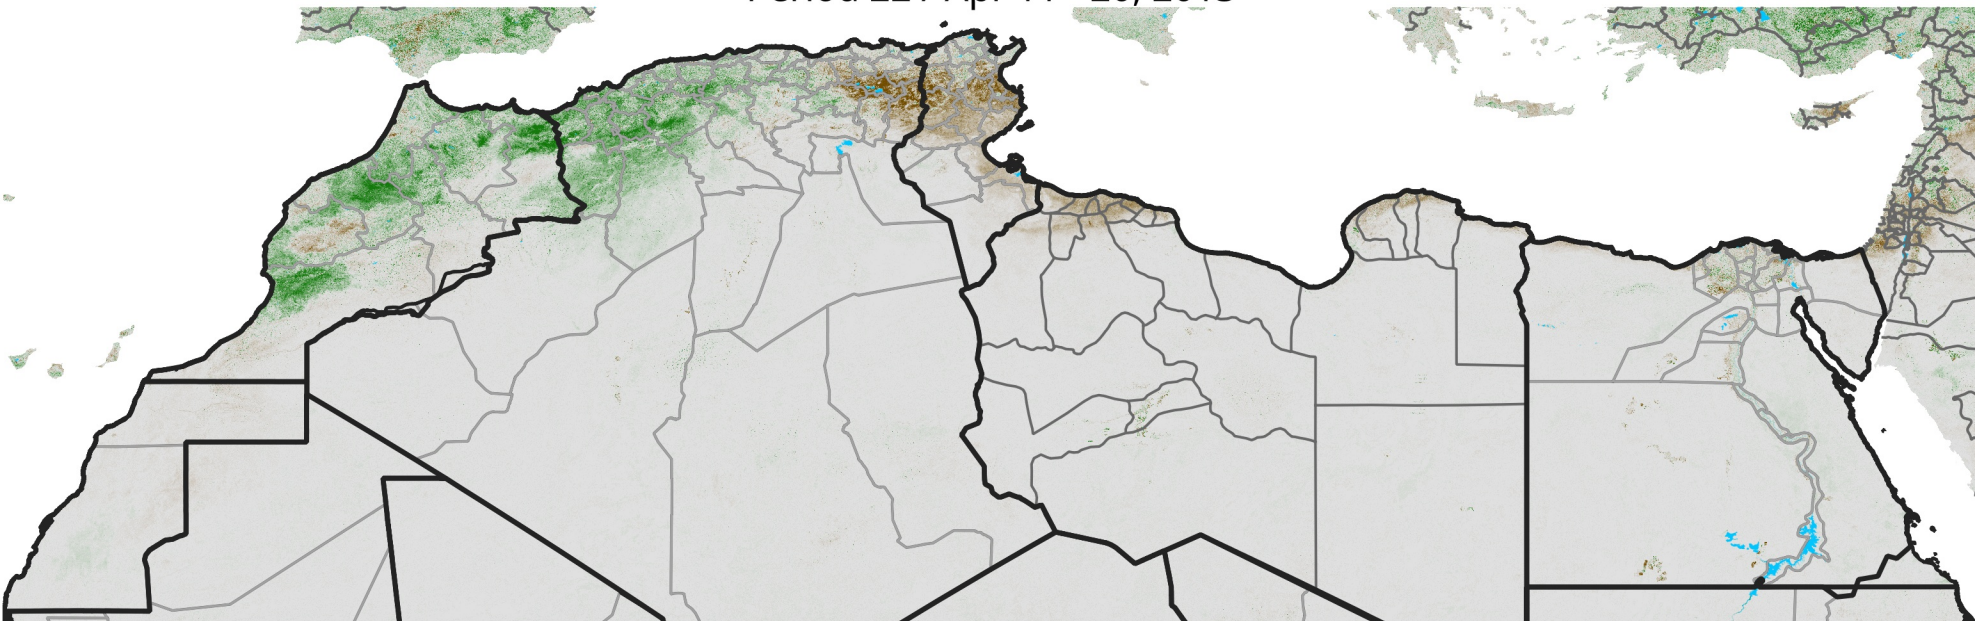

# North Africa NDVI Anomaly

2013 minus Mean (2012 - 2021)

Period 22 / Apr 11 - 20, 2013

## NDVI Anomaly

< -0.3   -0.2   -0.1   -0.05   0.05   0.1   0.2   >0.3

Negative

No Difference

Positive