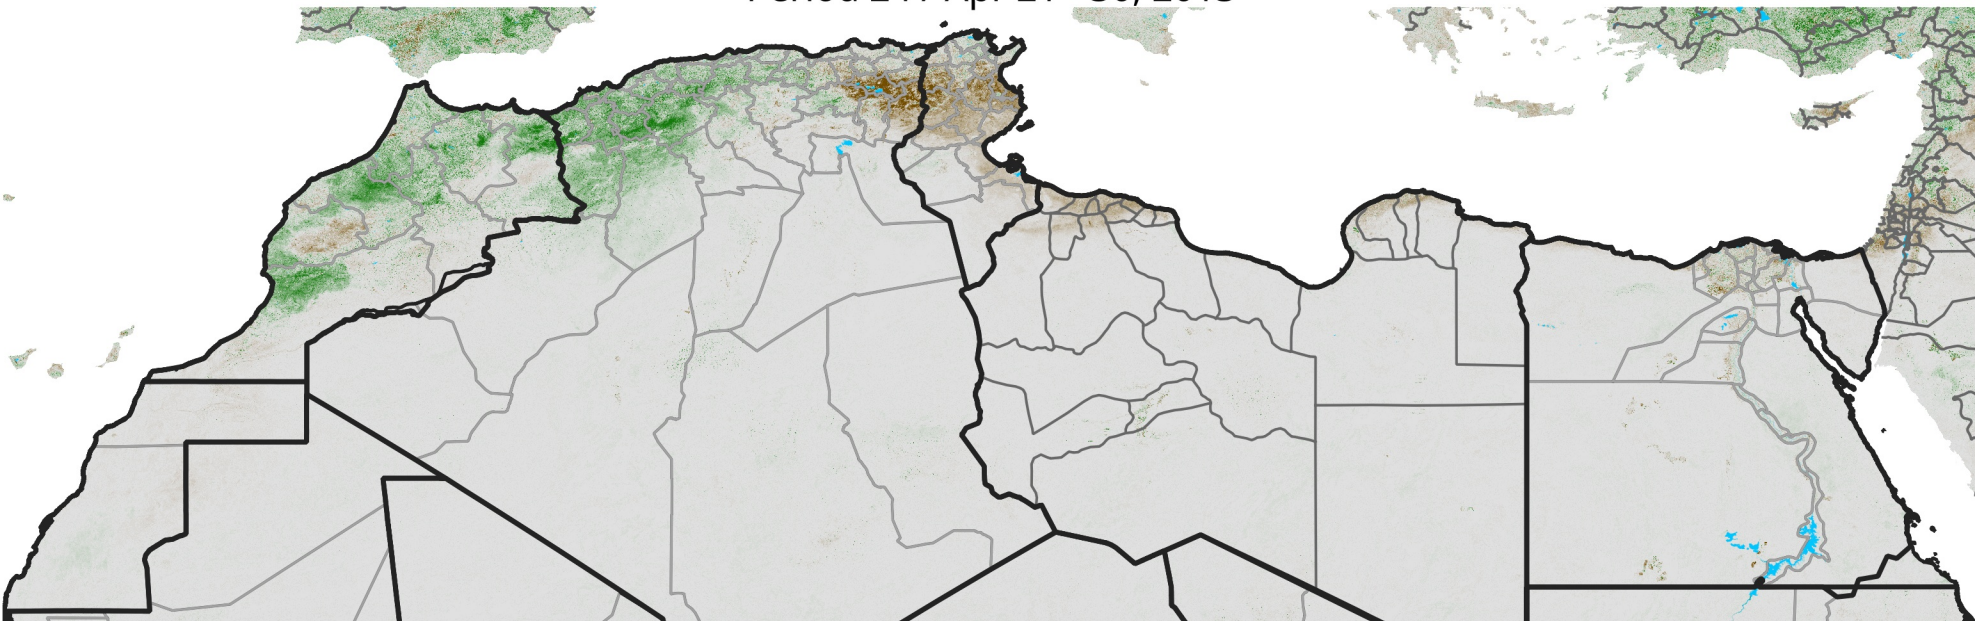

# North Africa NDVI Anomaly

2013 minus Mean (2012 - 2021)

Period 24 / Apr 21 - 30, 2013

## NDVI Anomaly

< -0.3   -0.2   -0.1   -0.05   0.05   0.1   0.2   >0.3

Negative

No Difference

Positive