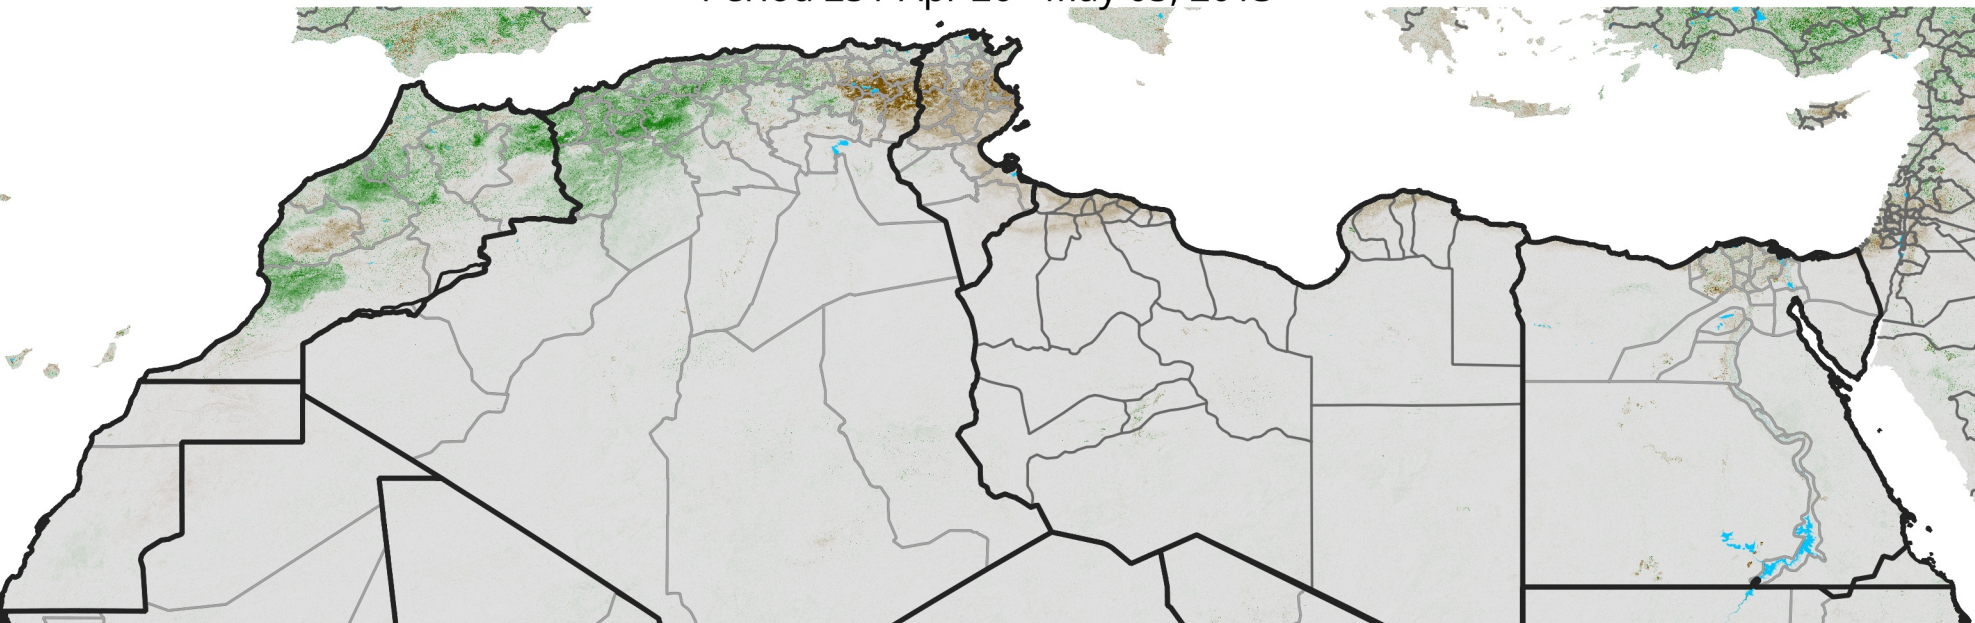

North Africa NDVI Anomaly

2013 minus Mean (2012 - 2021)
Period 25 / Apr 26 - May 05, 2013

NDVI Anomaly

< -0.3 -0.2 -0.1 -0.05 0.05 0.1 0.2 >0.3

Negative No Difference Positive