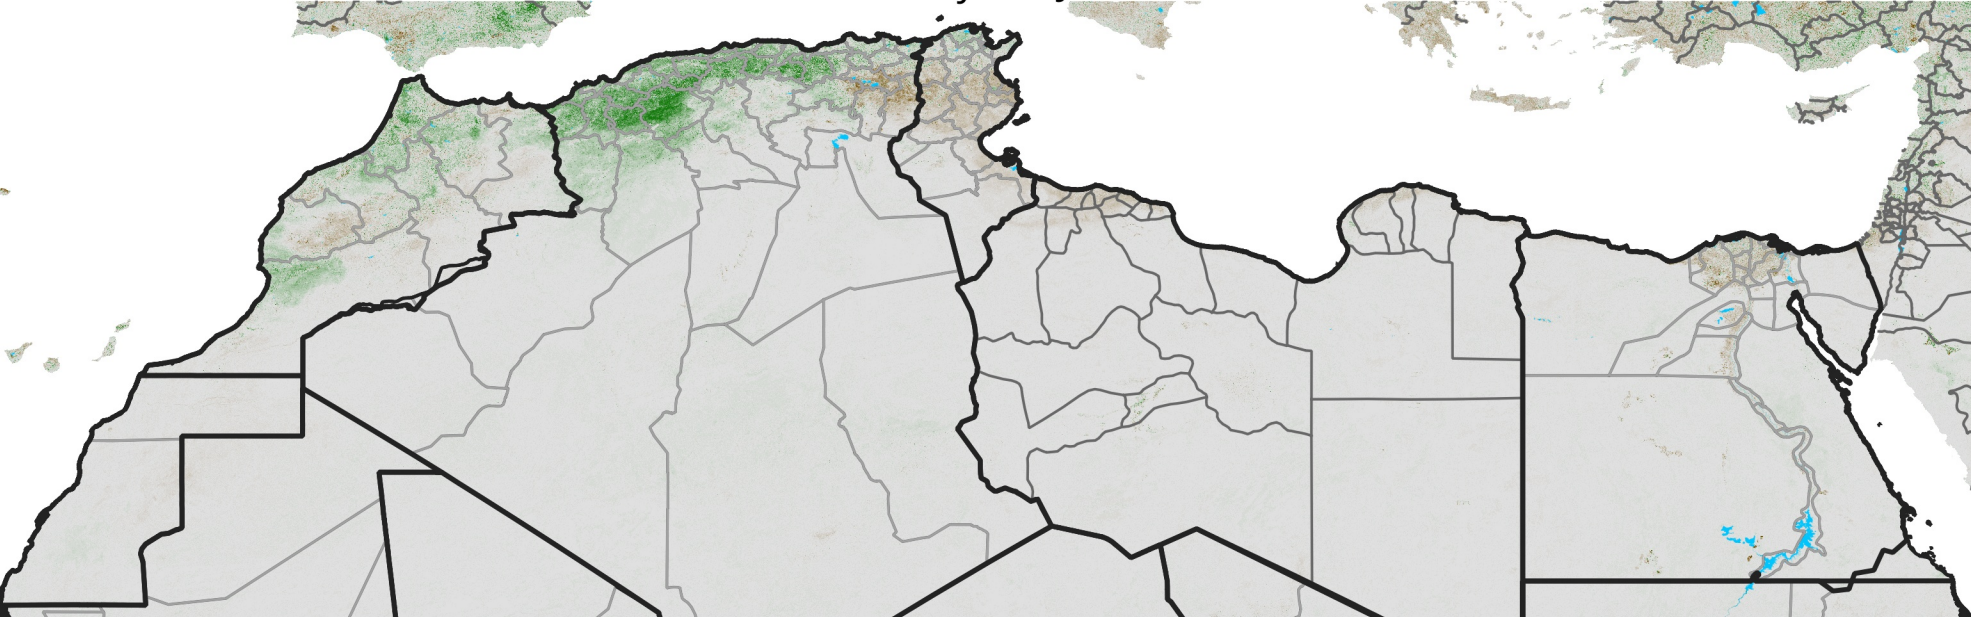

# North Africa NDVI Anomaly

2013 minus Mean (2012 - 2021)  
Period 31 / May 26 - Jun 05, 2013

## NDVI Anomaly

< -0.3   -0.2   -0.1   -0.05   0.05   0.1   0.2   >0.3

Negative                      No Difference                      Positive