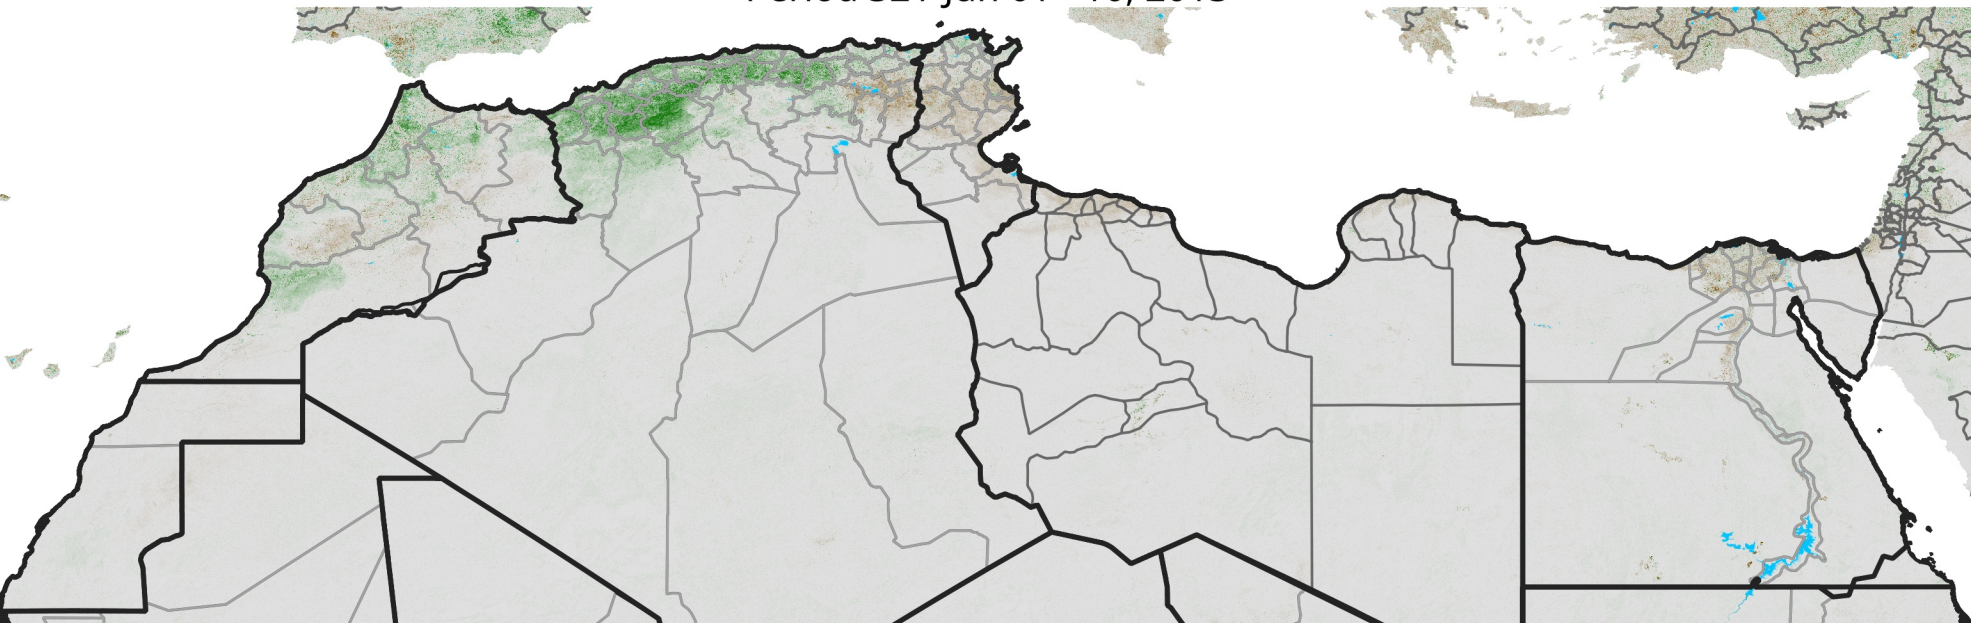

North Africa NDVI Anomaly

2013 minus Mean (2012 - 2021)

Period 32 / Jun 01 - 10, 2013

NDVI Anomaly

< -0.3 -0.2 -0.1 -0.05 0.05 0.1 0.2 >0.3

Negative

No Difference

Positive