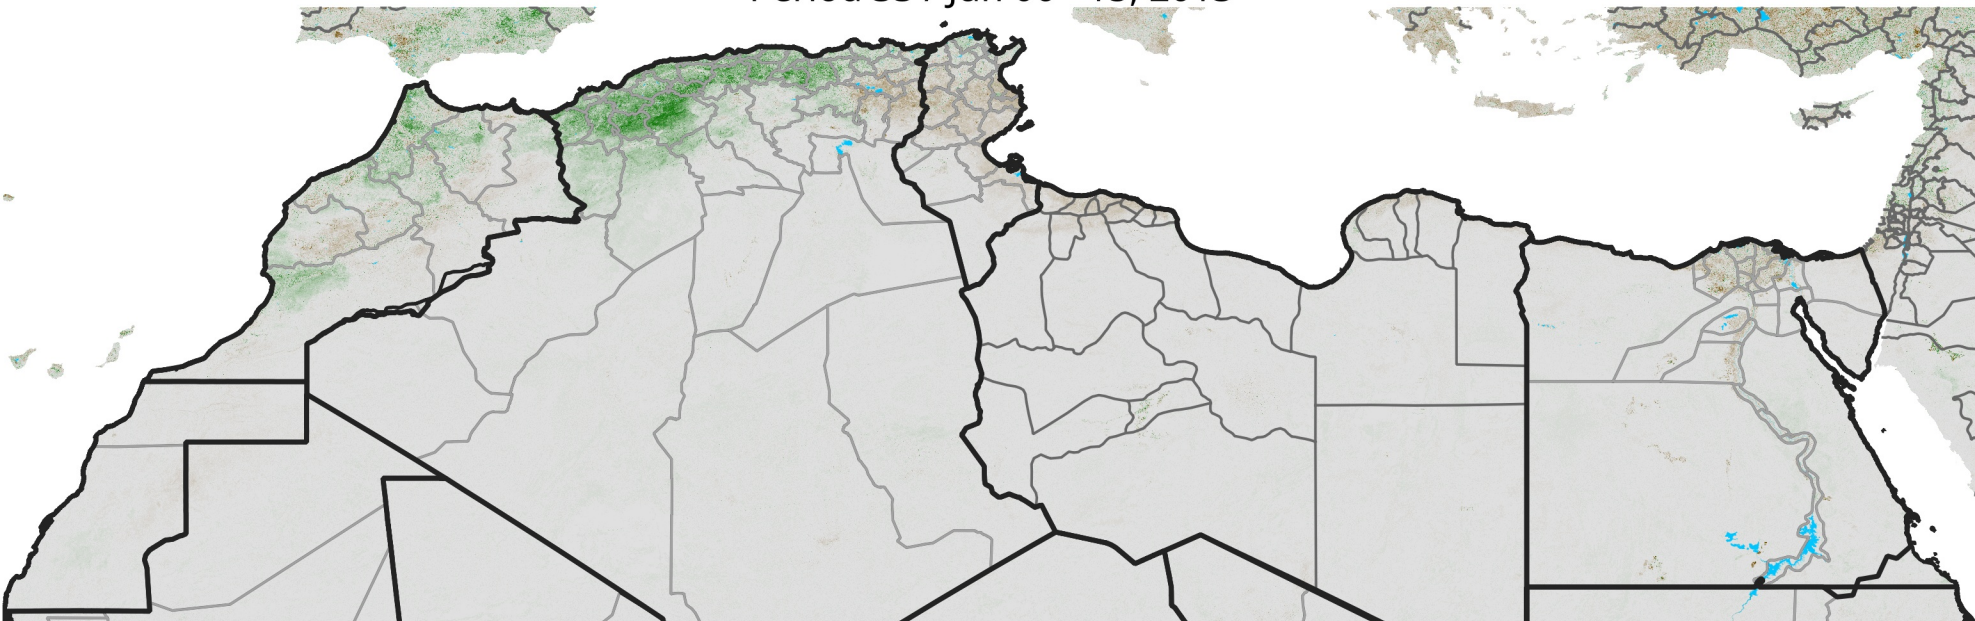

North Africa NDVI Anomaly

2013 minus Mean (2012 - 2021)

Period 33 / Jun 06 - 15, 2013

NDVI Anomaly

< -0.3 -0.2 -0.1 -0.05 0.05 0.1 0.2 >0.3

Negative

No Difference

Positive