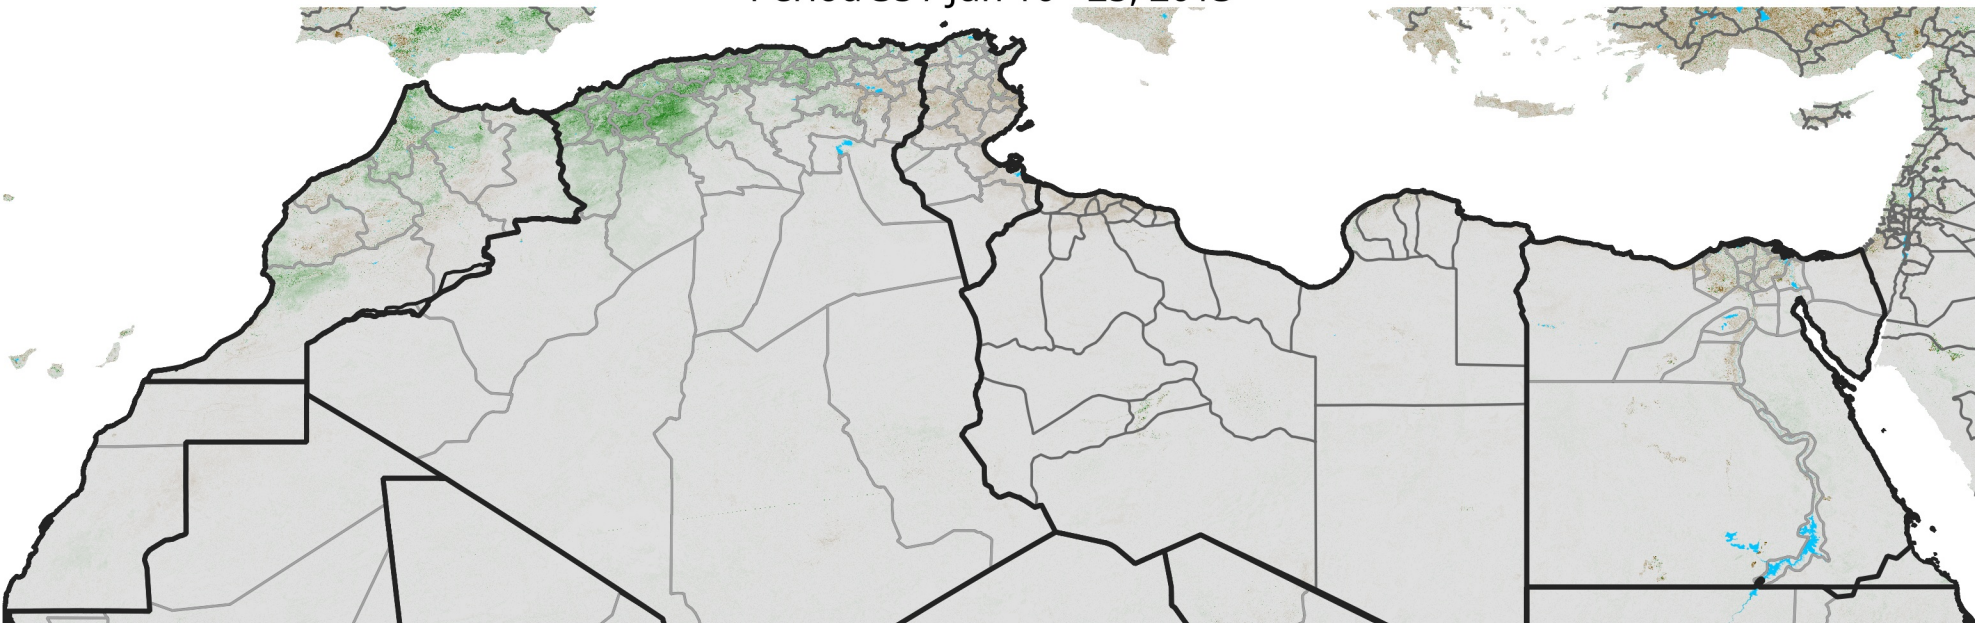

# North Africa NDVI Anomaly

2013 minus Mean (2012 - 2021)

Period 35 / Jun 16 - 25, 2013

## NDVI Anomaly

< -0.3   -0.2   -0.1   -0.05   0.05   0.1   0.2   >0.3

Negative

No Difference

Positive