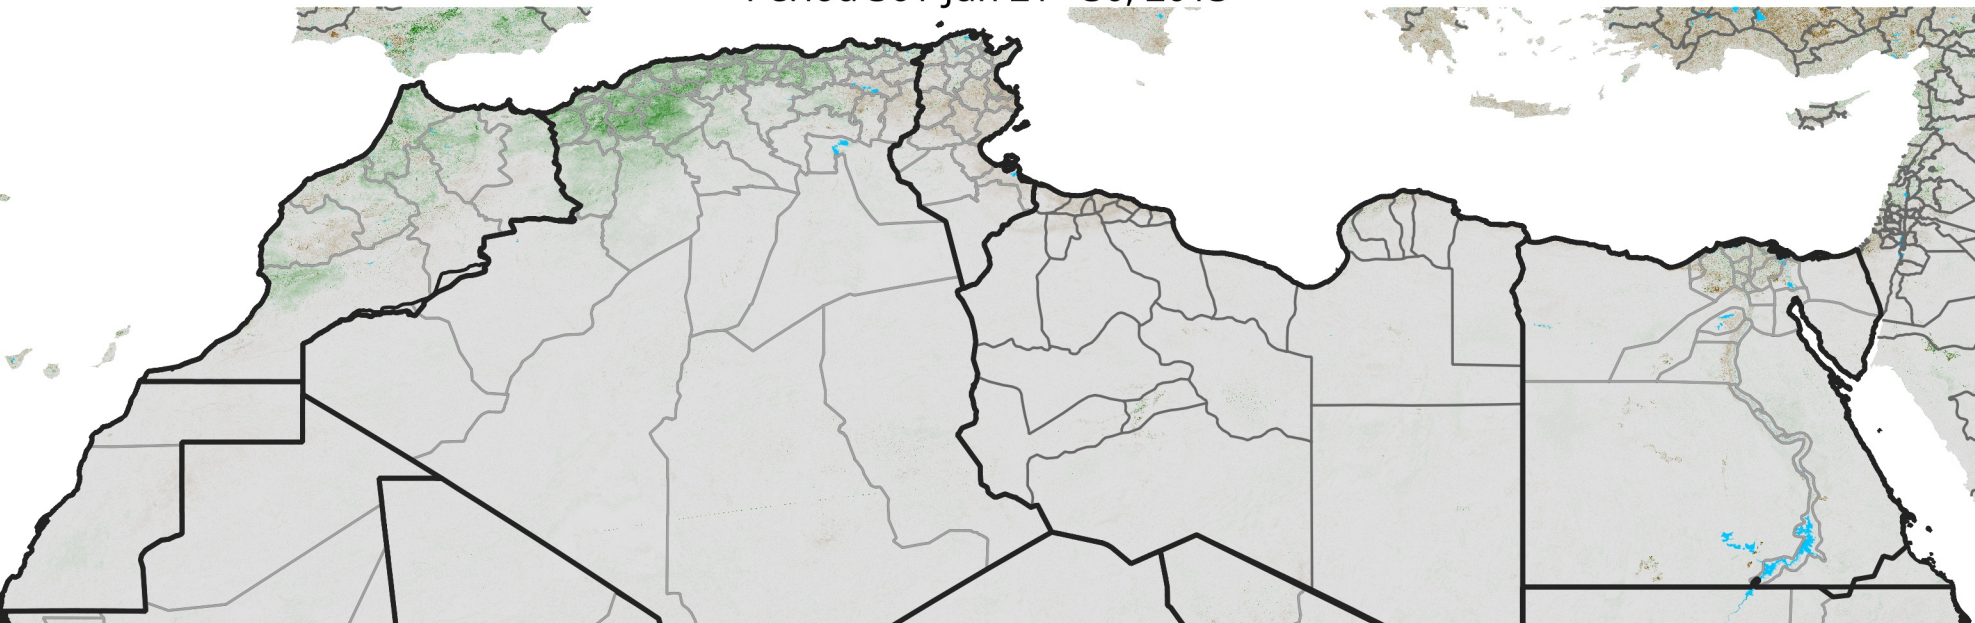

North Africa NDVI Anomaly

2013 minus Mean (2012 - 2021)

Period 36 / Jun 21 - 30, 2013

NDVI Anomaly

< -0.3 -0.2 -0.1 -0.05 0.05 0.1 0.2 >0.3

Negative

No Difference

Positive