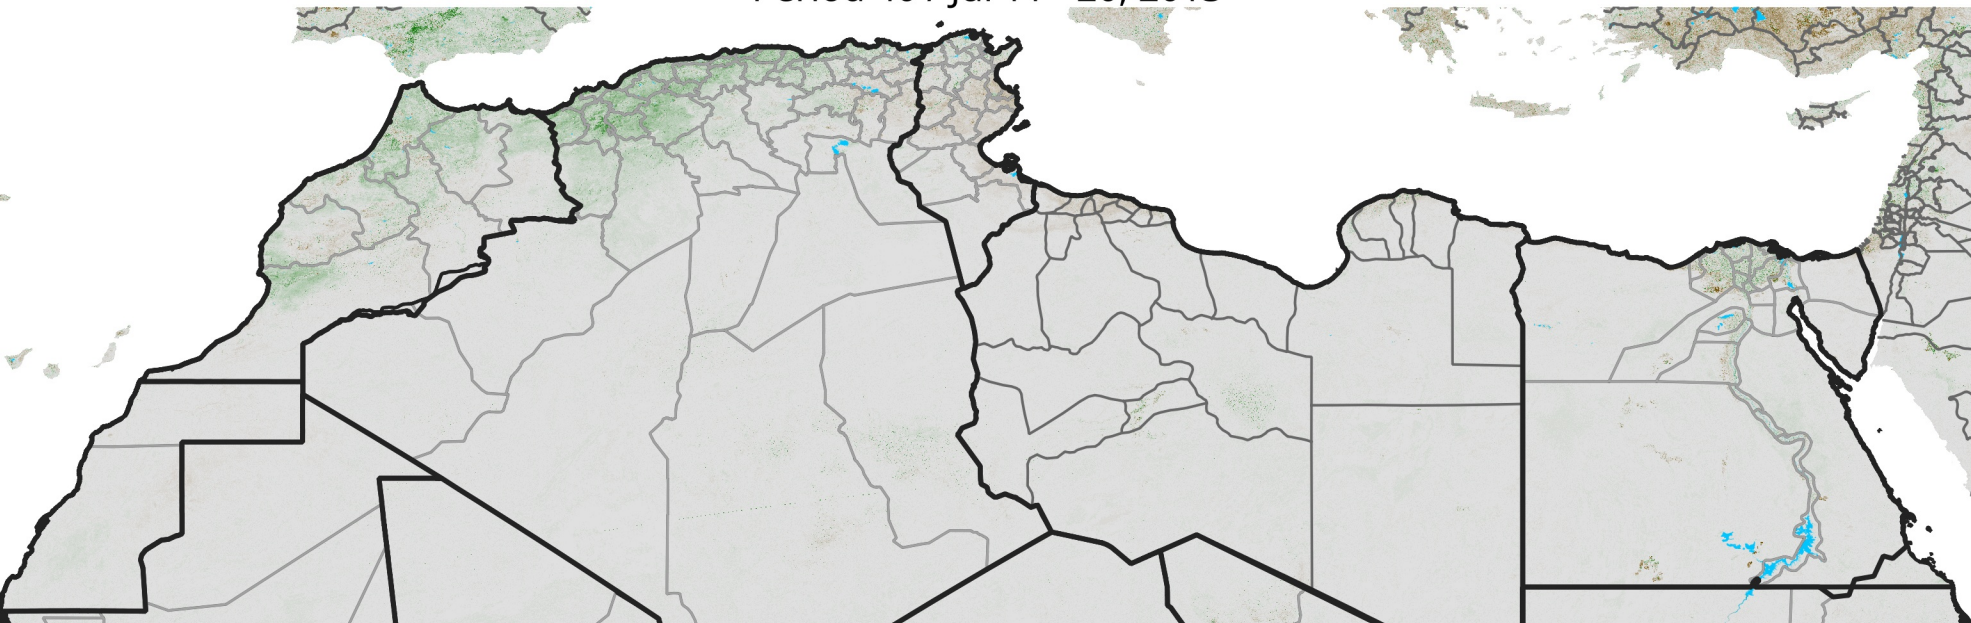

# North Africa NDVI Anomaly

2013 minus Mean (2012 - 2021)

Period 40 / Jul 11 - 20, 2013

## NDVI Anomaly

< -0.3   -0.2   -0.1   -0.05   0.05   0.1   0.2   >0.3

Negative

No Difference

Positive