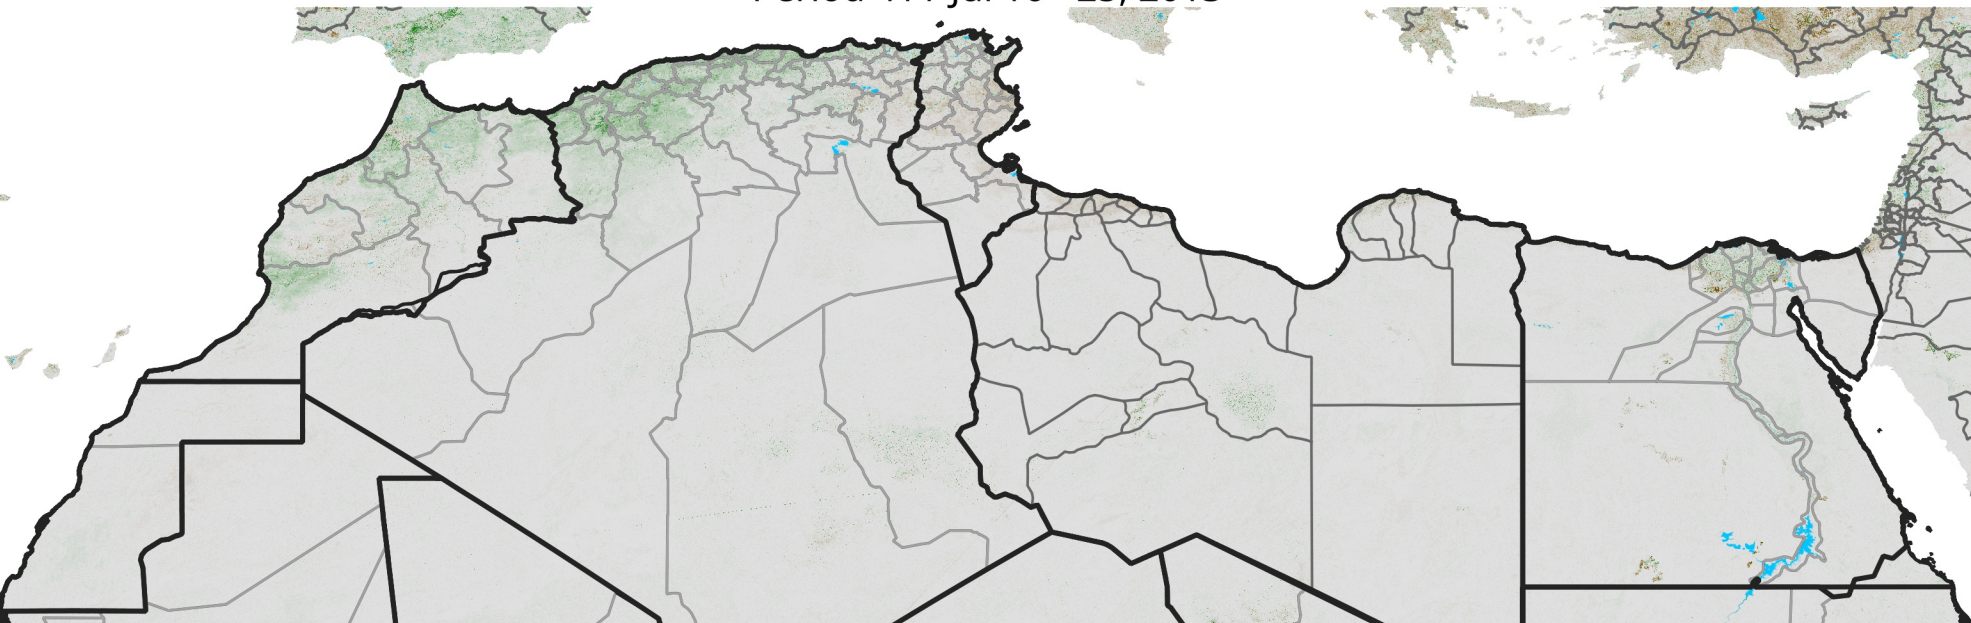

North Africa NDVI Anomaly

2013 minus Mean (2012 - 2021)

Period 41 / Jul 16 - 25, 2013

NDVI Anomaly

< -0.3 -0.2 -0.1 -0.05 0.05 0.1 0.2 >0.3

Negative

No Difference

Positive