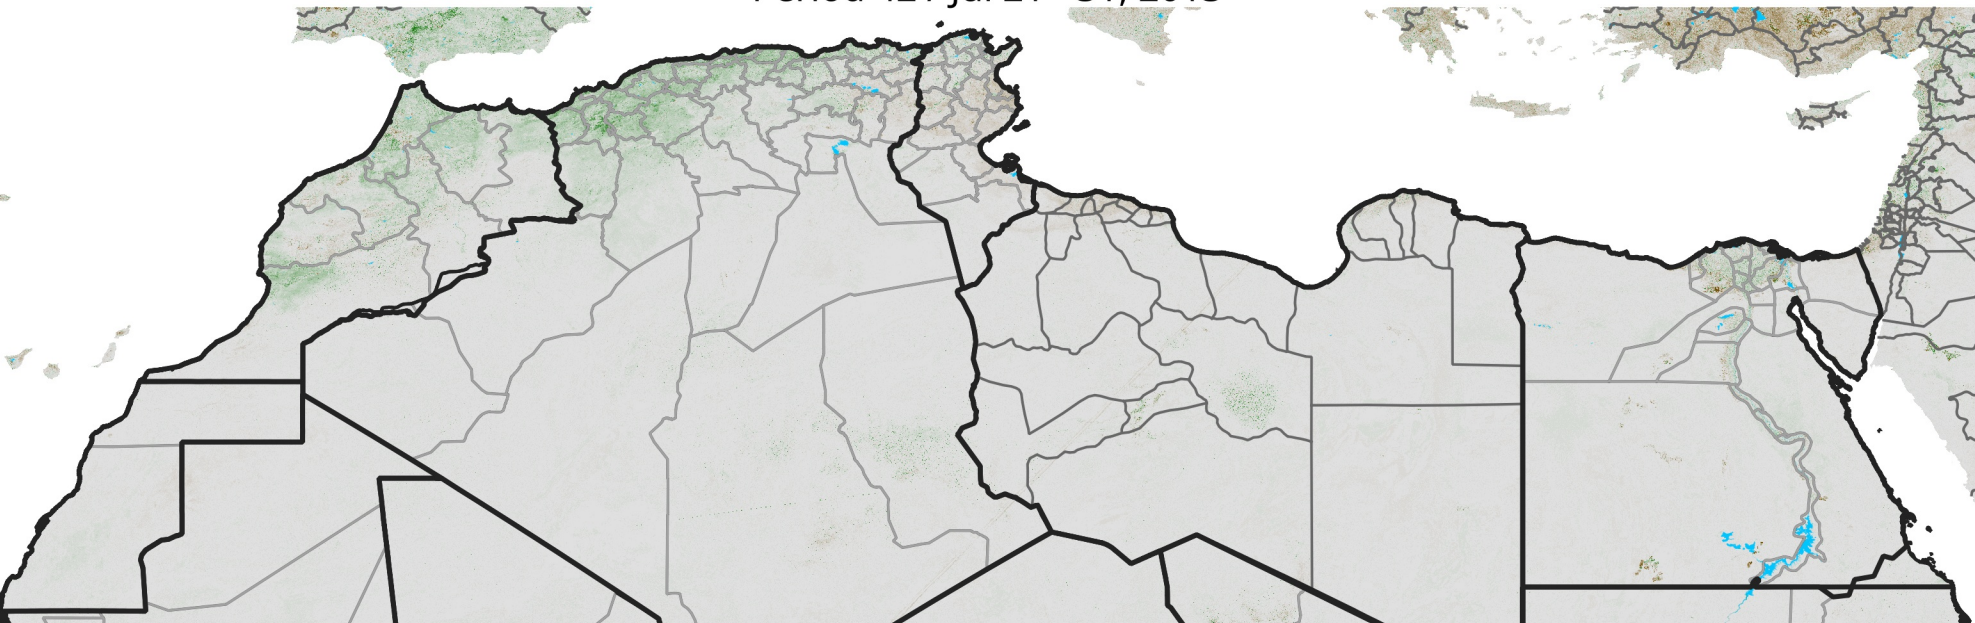

North Africa NDVI Anomaly

2013 minus Mean (2012 - 2021)

Period 42 / Jul 21 - 31, 2013

NDVI Anomaly

< -0.3 -0.2 -0.1 -0.05 0.05 0.1 0.2 >0.3

Negative

No Difference

Positive