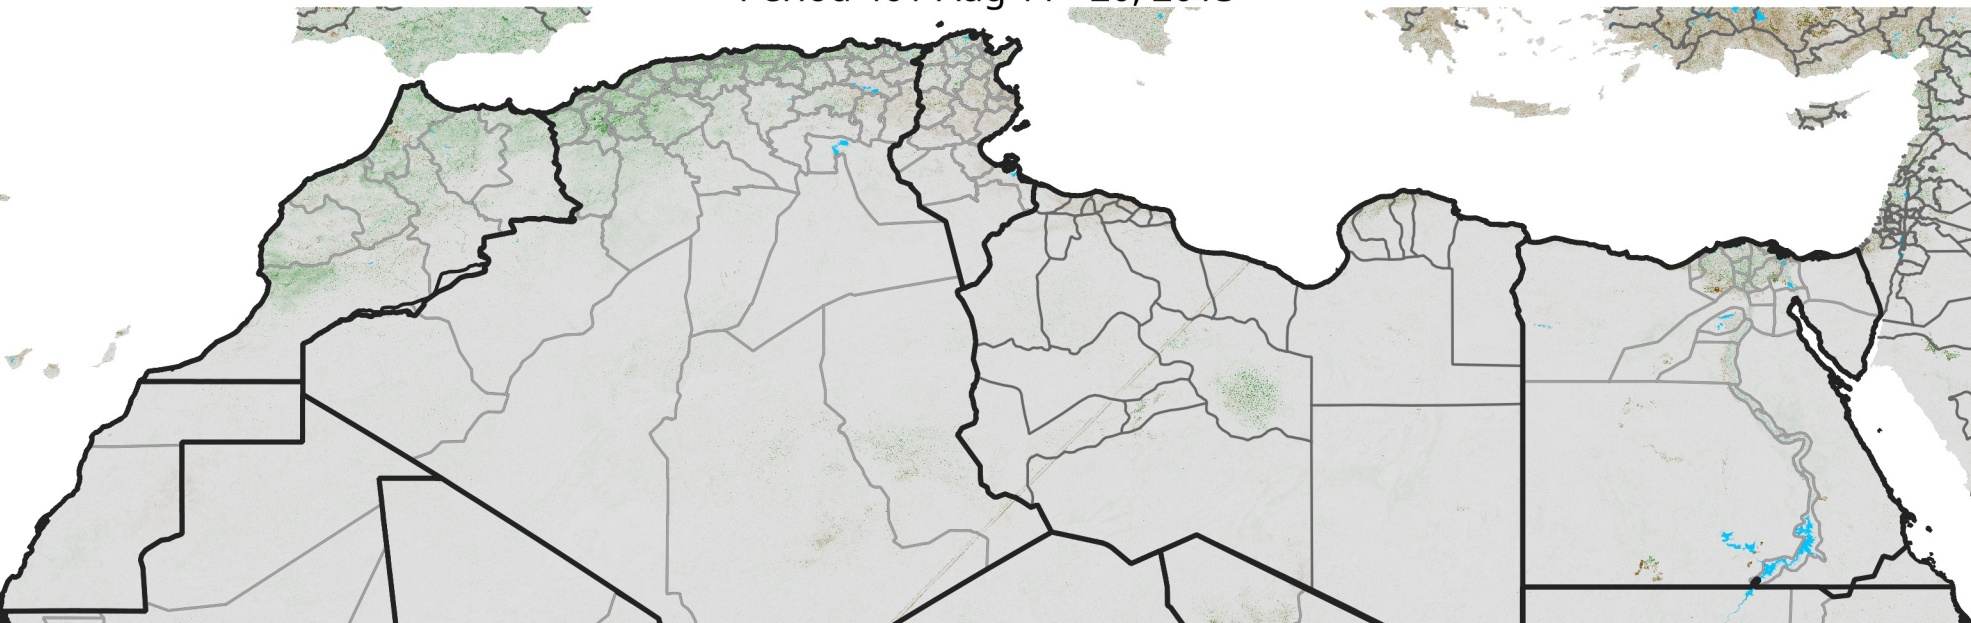

# North Africa NDVI Anomaly

2013 minus Mean (2012 - 2021)

Period 46 / Aug 11 - 20, 2013

## NDVI Anomaly

< -0.3   -0.2   -0.1   -0.05   0.05   0.1   0.2   >0.3

Negative

No Difference

Positive