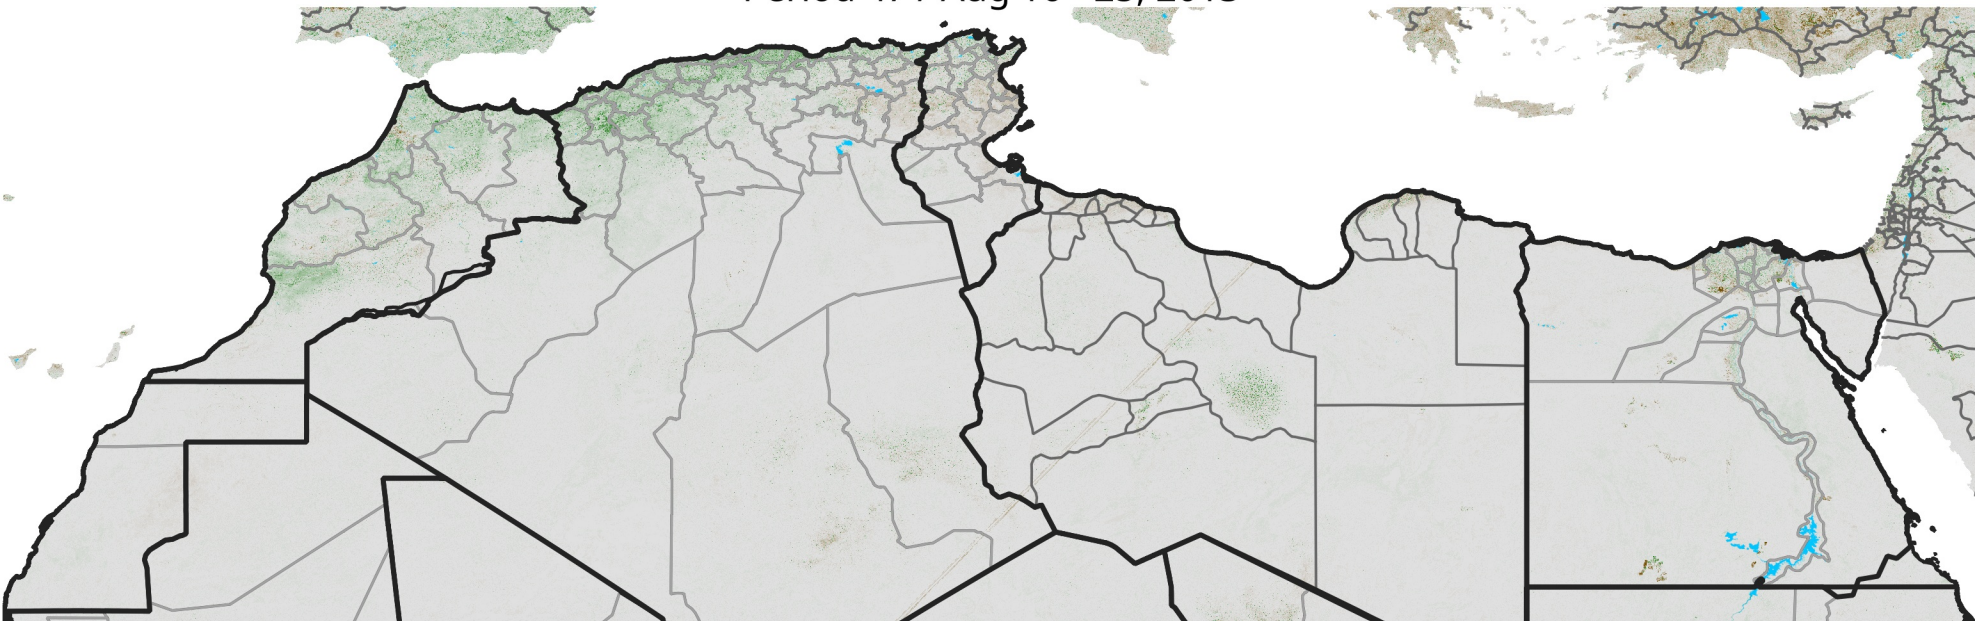

# North Africa NDVI Anomaly

2013 minus Mean (2012 - 2021)

Period 47 / Aug 16 - 25, 2013

## NDVI Anomaly

< -0.3   -0.2   -0.1   -0.05   0.05   0.1   0.2   >0.3

Negative

No Difference

Positive