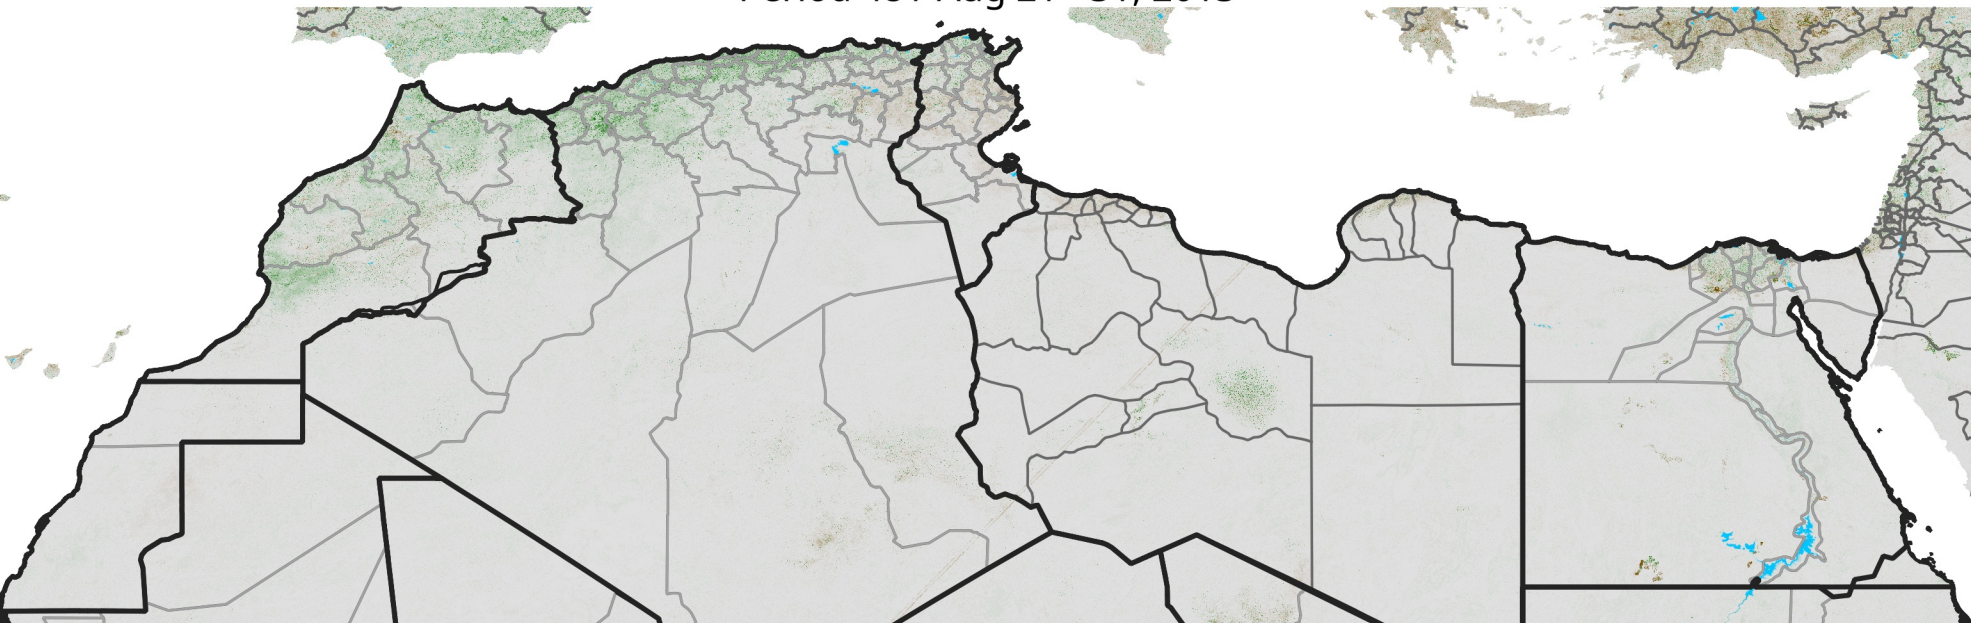

North Africa NDVI Anomaly

2013 minus Mean (2012 - 2021)

Period 48 / Aug 21 - 31, 2013

NDVI Anomaly

< -0.3 -0.2 -0.1 -0.05 0.05 0.1 0.2 >0.3

Negative

No Difference

Positive