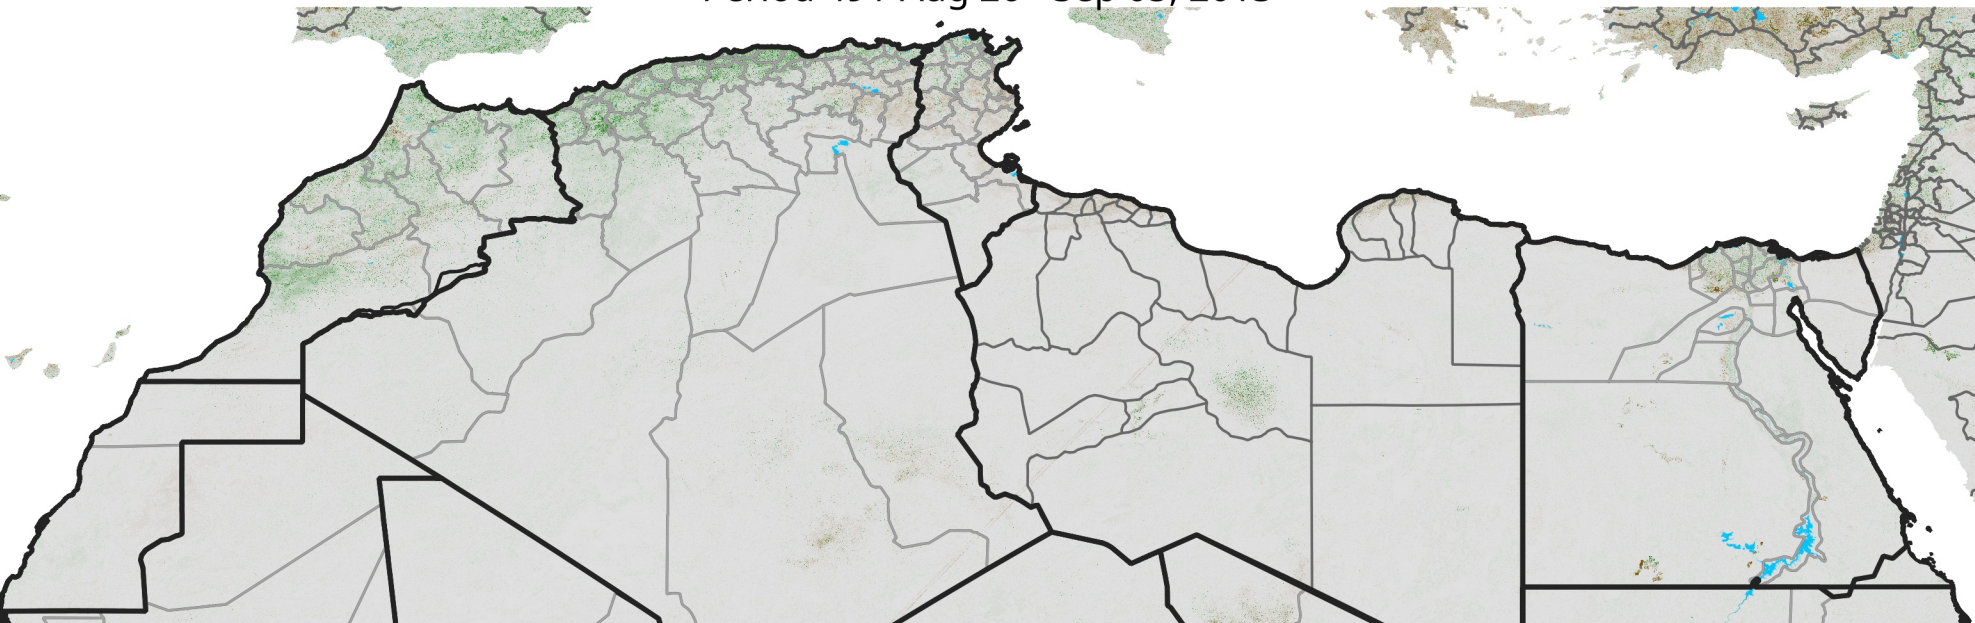

North Africa NDVI Anomaly

2013 minus Mean (2012 - 2021)
Period 49 / Aug 26 - Sep 05, 2013

NDVI Anomaly

< -0.3 -0.2 -0.1 -0.05 0.05 0.1 0.2 >0.3

Negative

No Difference

Positive