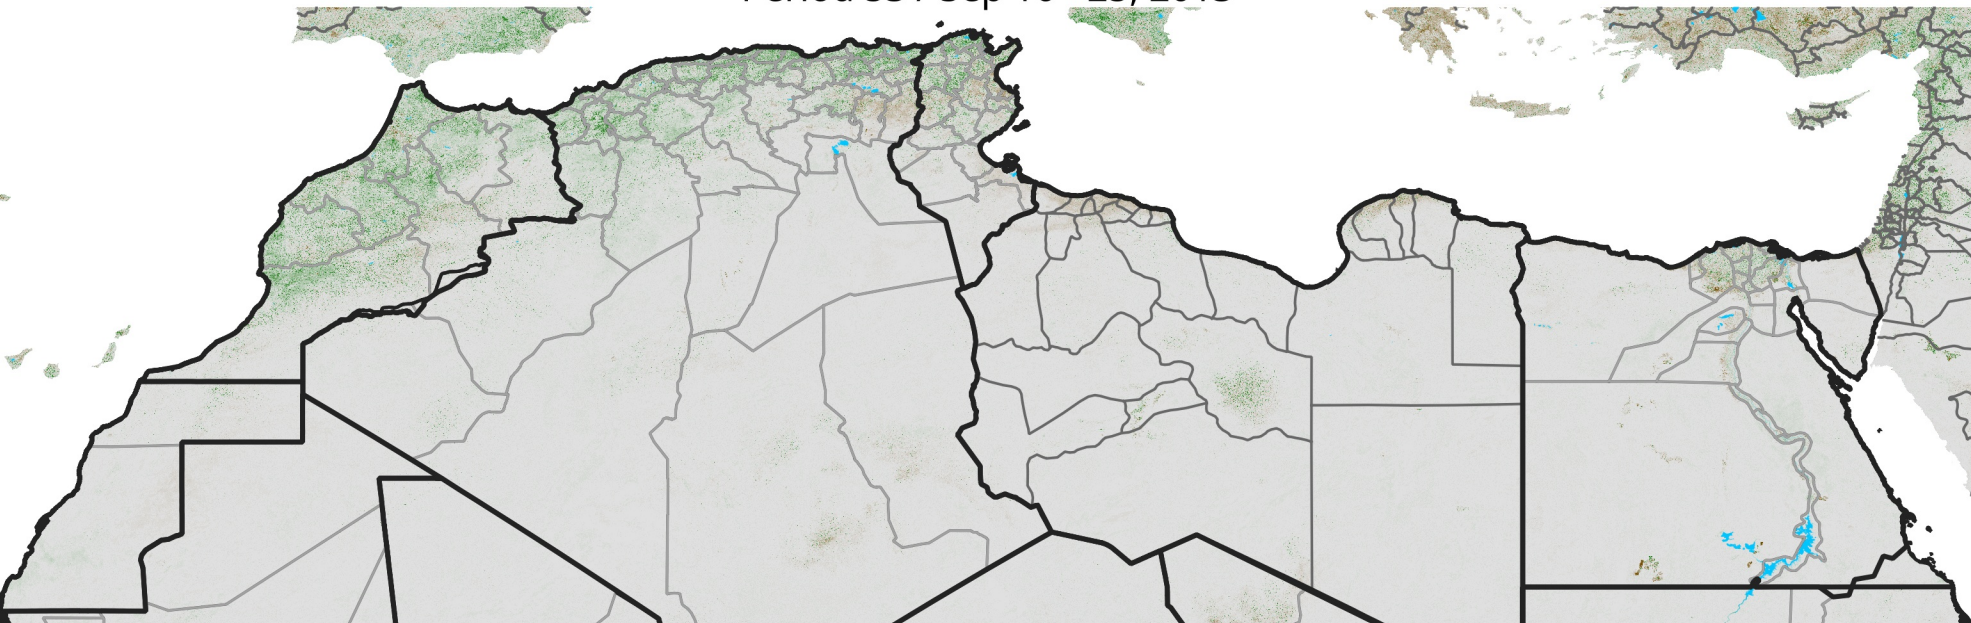

North Africa NDVI Anomaly

2013 minus Mean (2012 - 2021)

Period 53 / Sep 16 - 25, 2013

NDVI Anomaly

< -0.3 -0.2 -0.1 -0.05 0.05 0.1 0.2 >0.3

Negative

No Difference

Positive