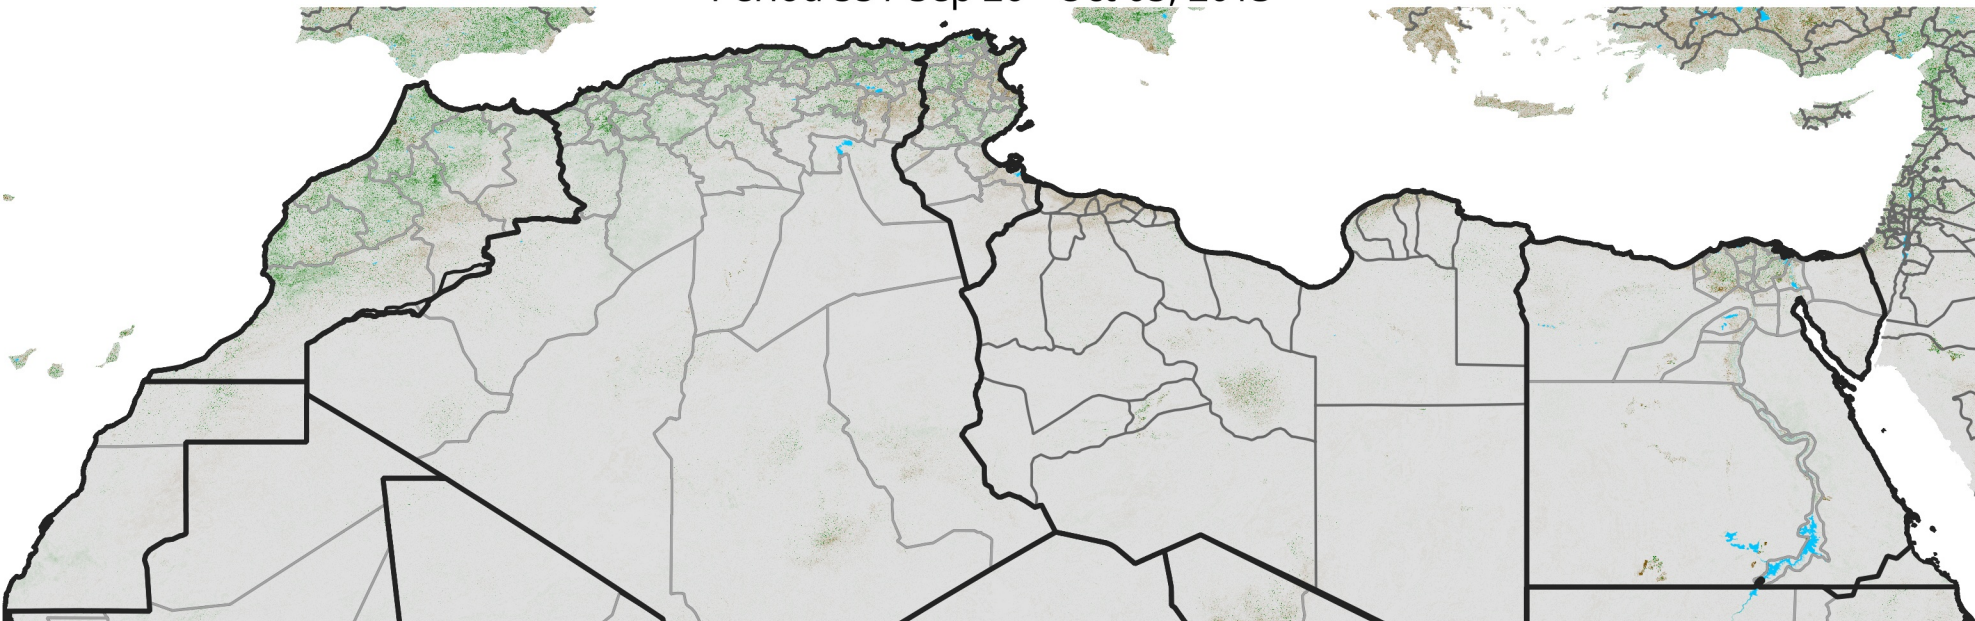

# North Africa NDVI Anomaly

2013 minus Mean (2012 - 2021)

Period 55 / Sep 26 - Oct 05, 2013

## NDVI Anomaly

< -0.3   -0.2   -0.1   -0.05   0.05   0.1   0.2   >0.3

Negative

No Difference

Positive