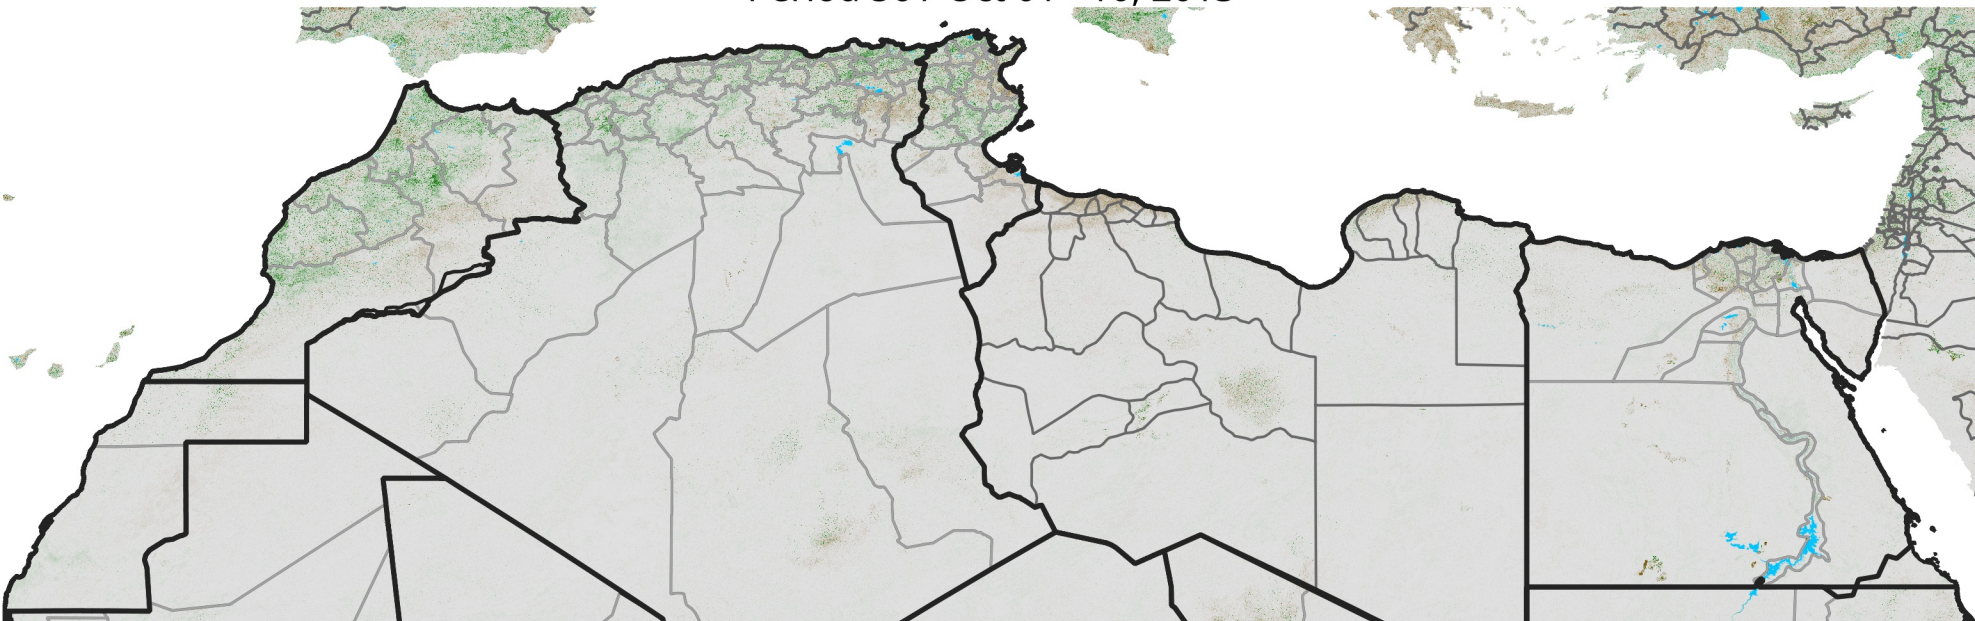

North Africa NDVI Anomaly

2013 minus Mean (2012 - 2021)

Period 56 / Oct 01 - 10, 2013

NDVI Anomaly

< -0.3 -0.2 -0.1 -0.05 0.05 0.1 0.2 >0.3

Negative

No Difference

Positive