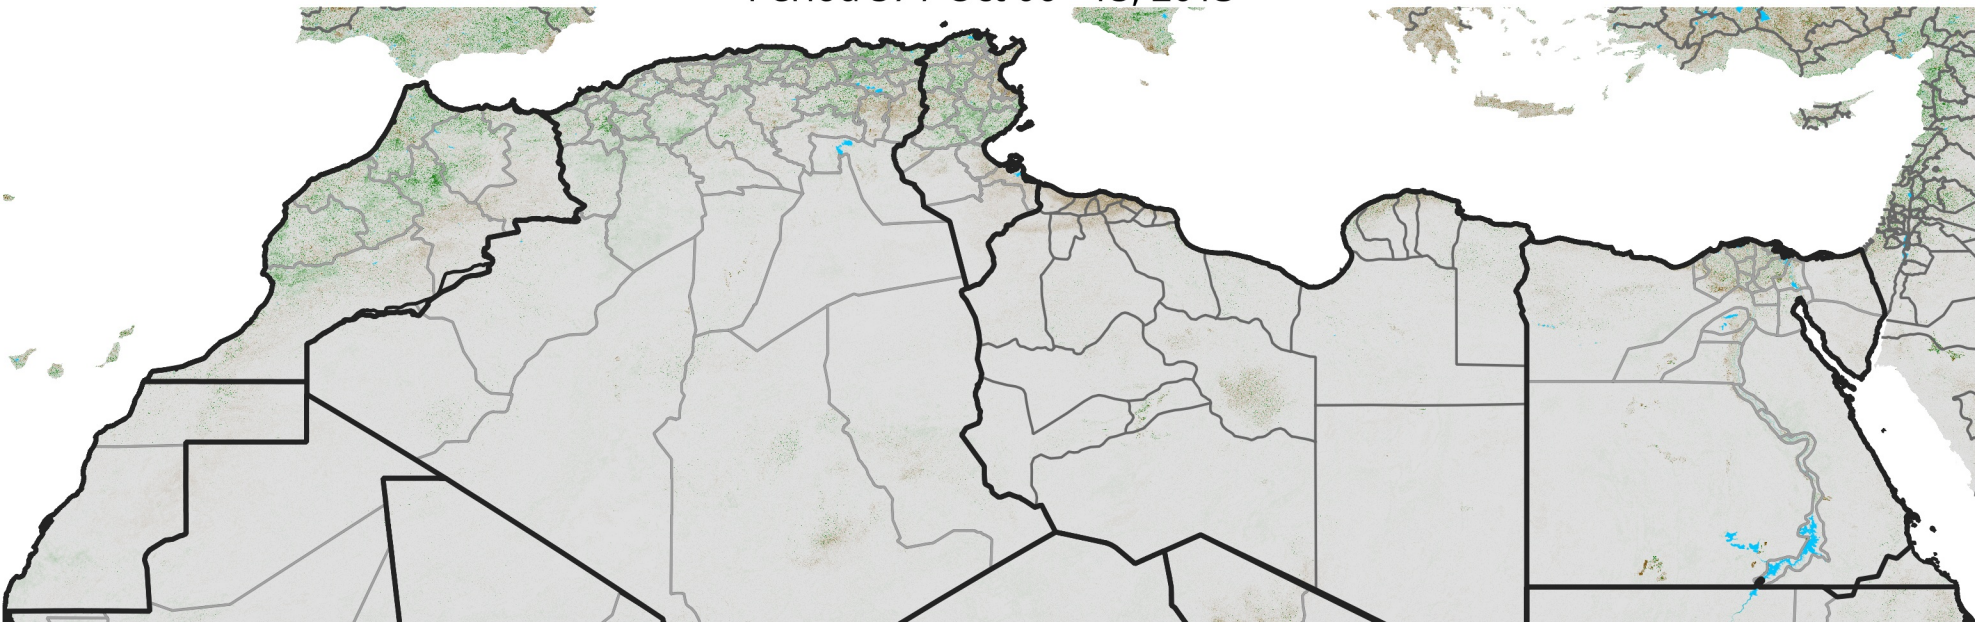

North Africa NDVI Anomaly

2013 minus Mean (2012 - 2021)

Period 57 / Oct 06 - 15, 2013

NDVI Anomaly

< -0.3 -0.2 -0.1 -0.05 0.05 0.1 0.2 >0.3

Negative

No Difference

Positive