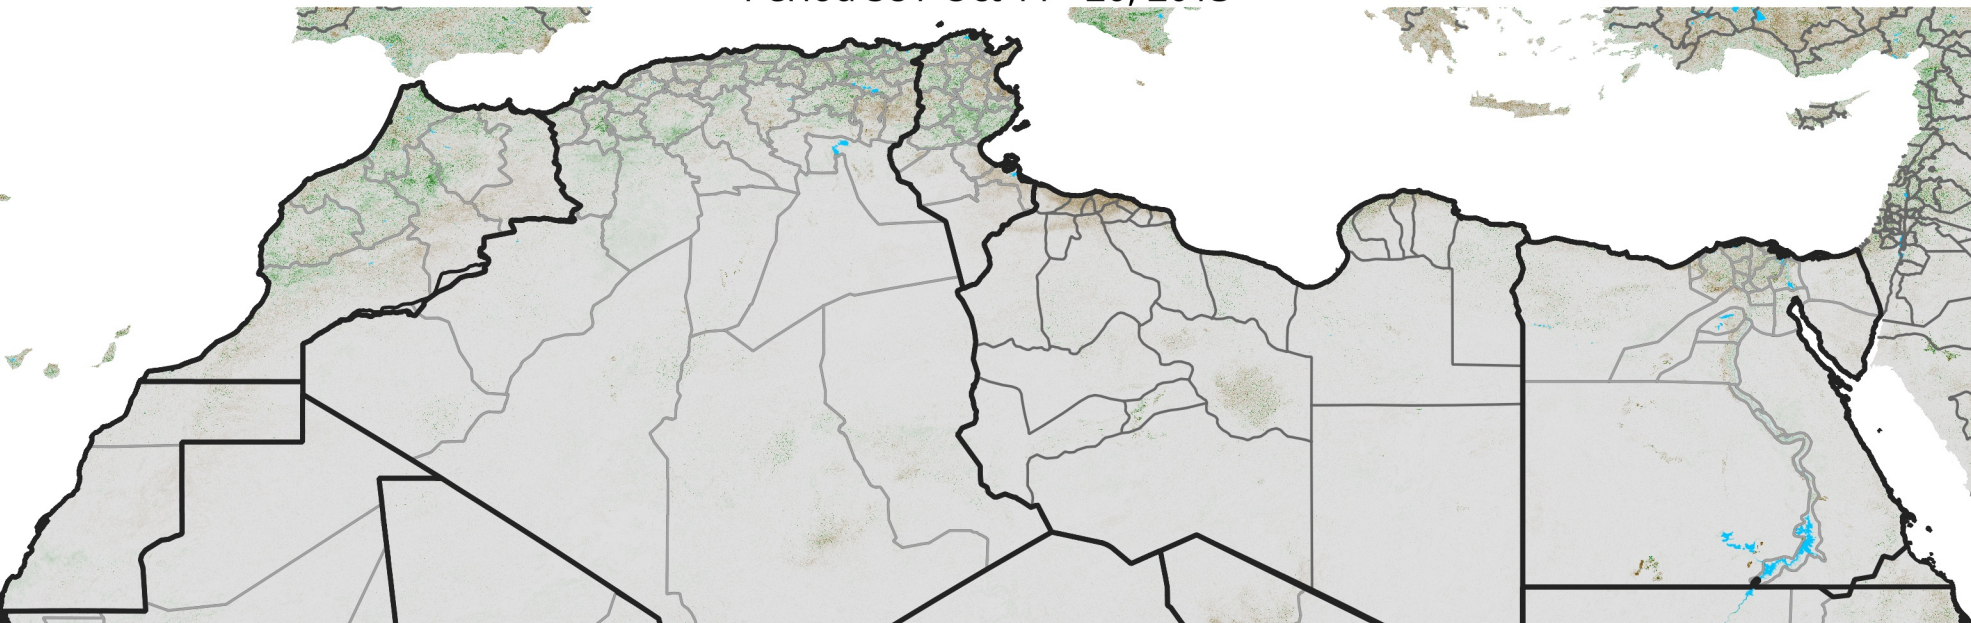

North Africa NDVI Anomaly

2013 minus Mean (2012 - 2021)

Period 58 / Oct 11 - 20, 2013

NDVI Anomaly

< -0.3 -0.2 -0.1 -0.05 0.05 0.1 0.2 >0.3

Negative

No Difference

Positive