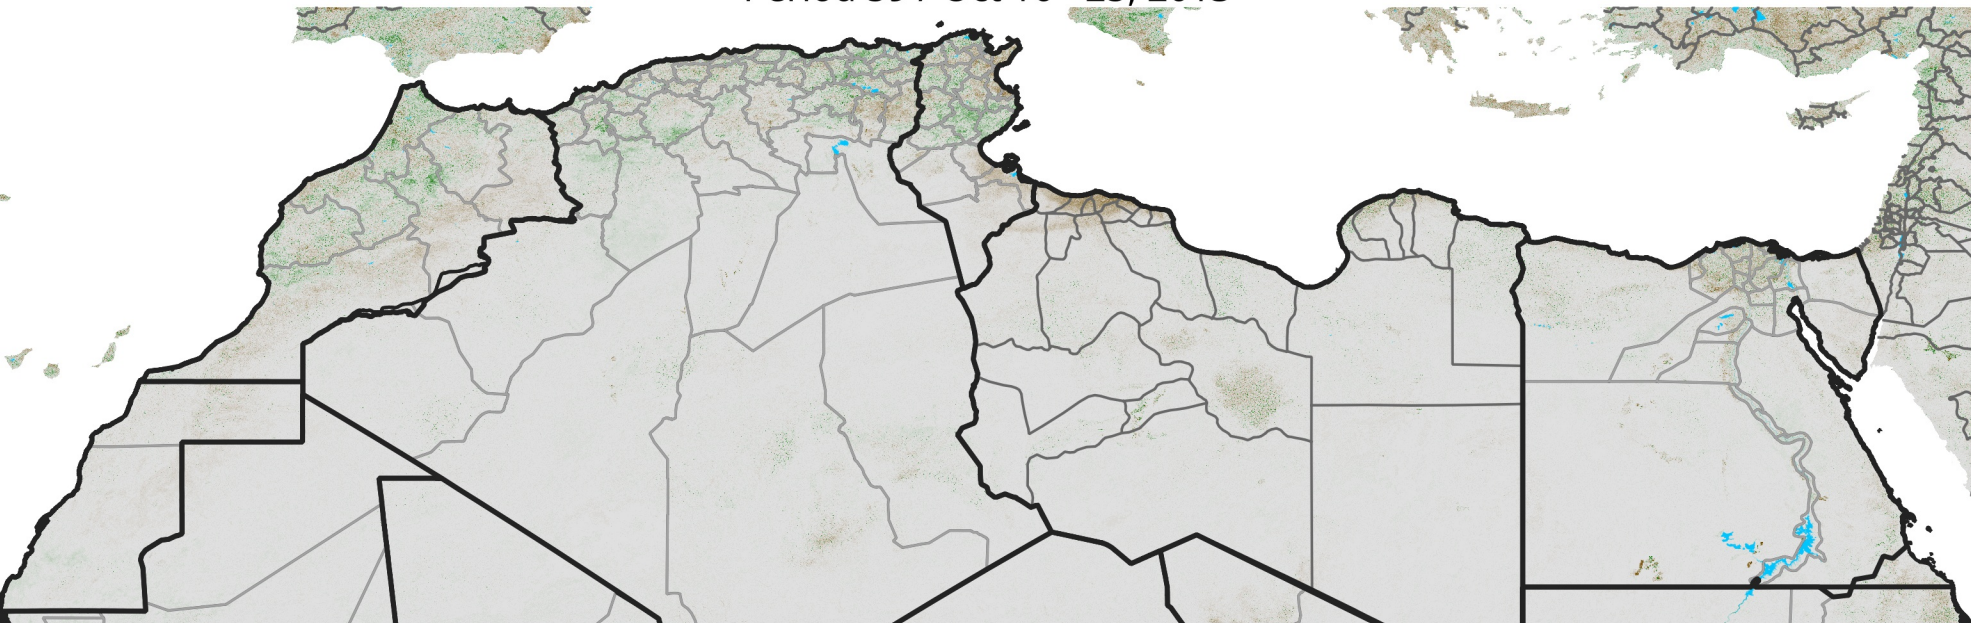

North Africa NDVI Anomaly

2013 minus Mean (2012 - 2021)

Period 59 / Oct 16 - 25, 2013

NDVI Anomaly

< -0.3 -0.2 -0.1 -0.05 0.05 0.1 0.2 >0.3

Negative

No Difference

Positive