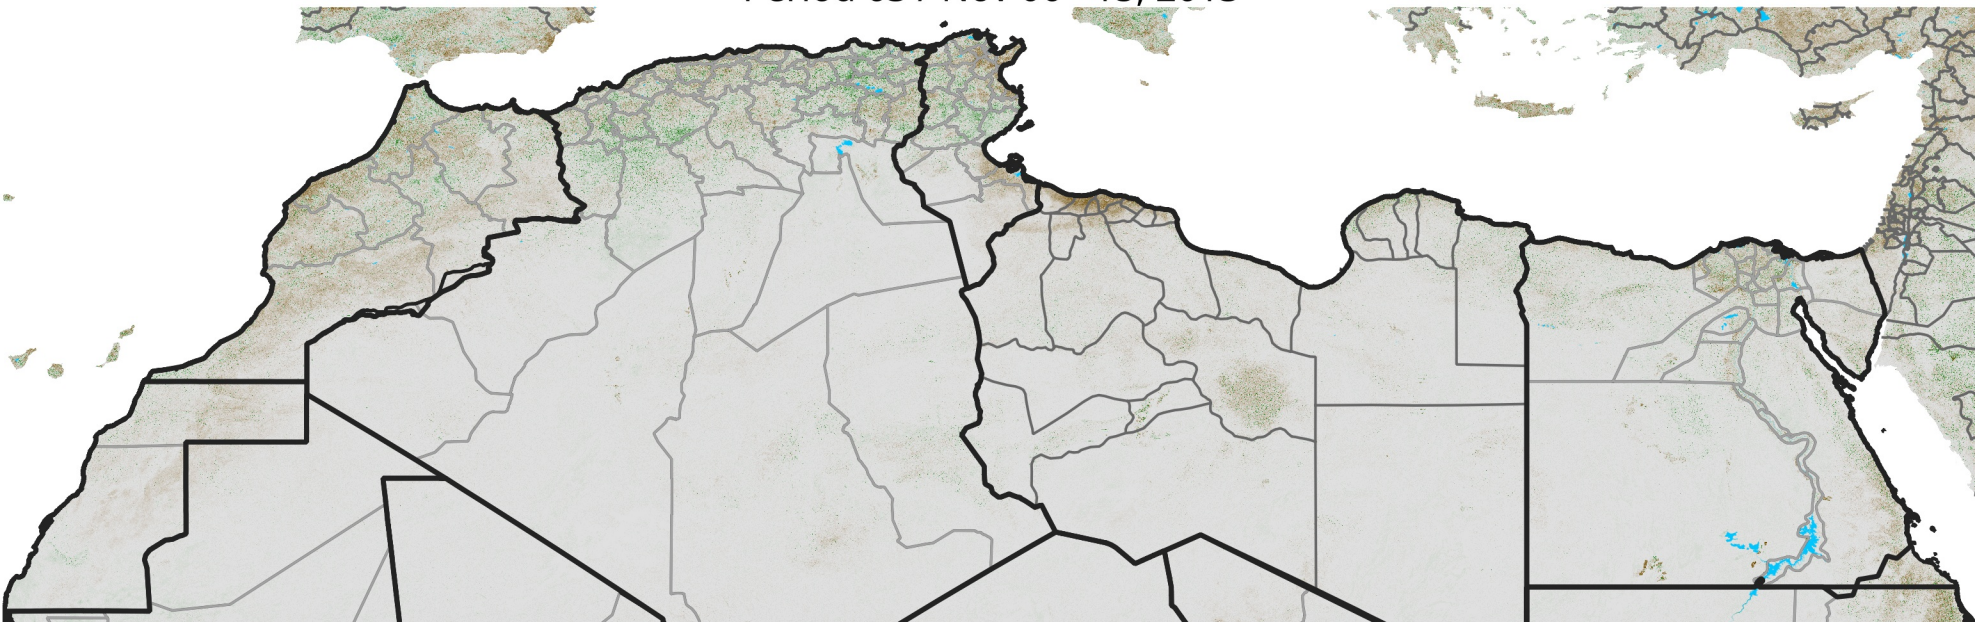

North Africa NDVI Anomaly

2013 minus Mean (2012 - 2021)

Period 63 / Nov 06 - 15, 2013

NDVI Anomaly

< -0.3 -0.2 -0.1 -0.05 0.05 0.1 0.2 >0.3

Negative

No Difference

Positive