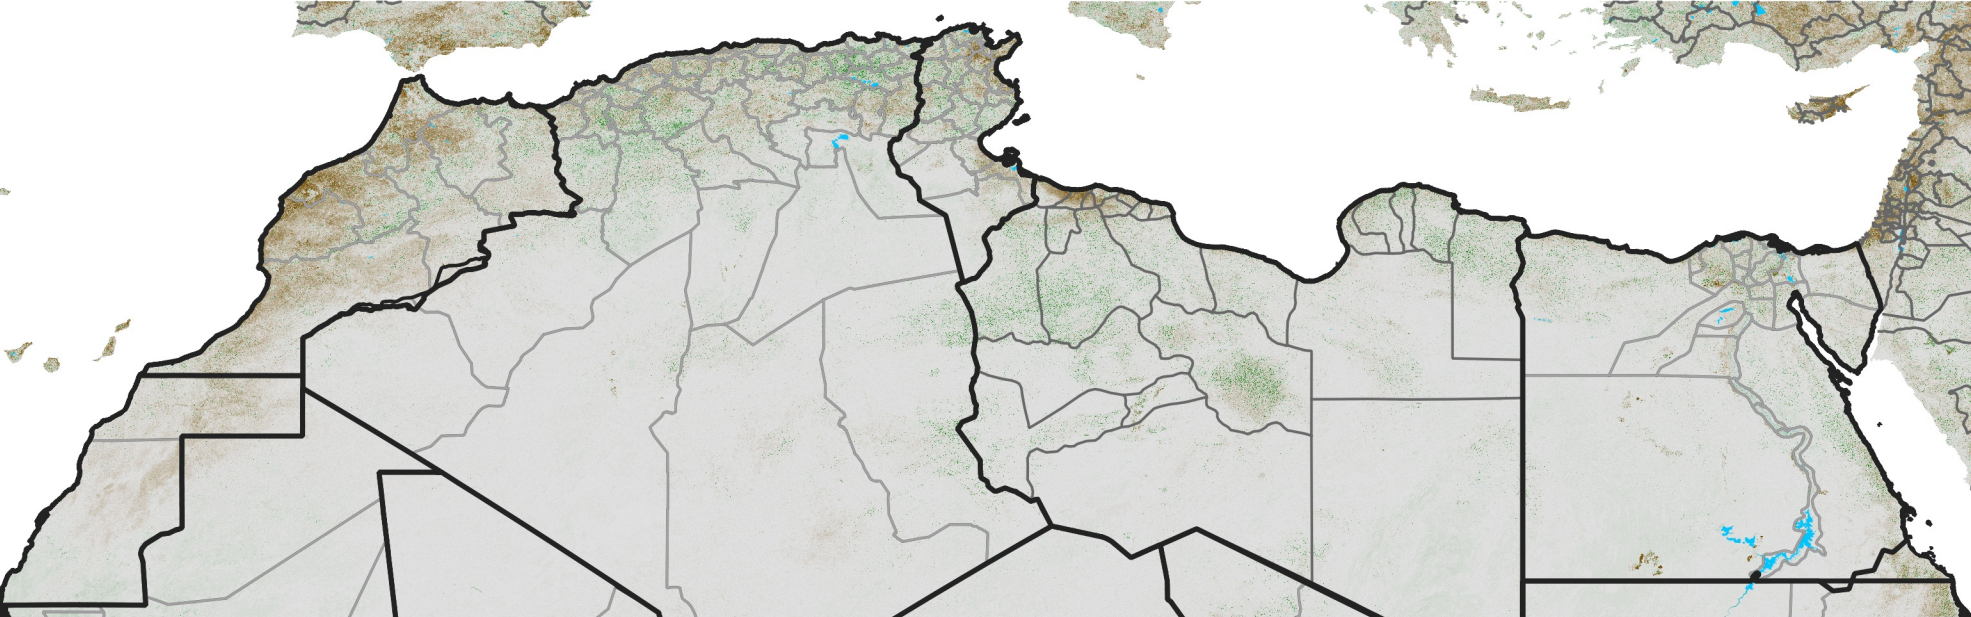

# North Africa NDVI Anomaly

2013 minus Mean (2012 - 2021)

Period 68 / Dec 01 - 10, 2013

## NDVI Anomaly

< -0.3   -0.2   -0.1   -0.05   0.05   0.1   0.2   >0.3

Negative

No Difference

Positive