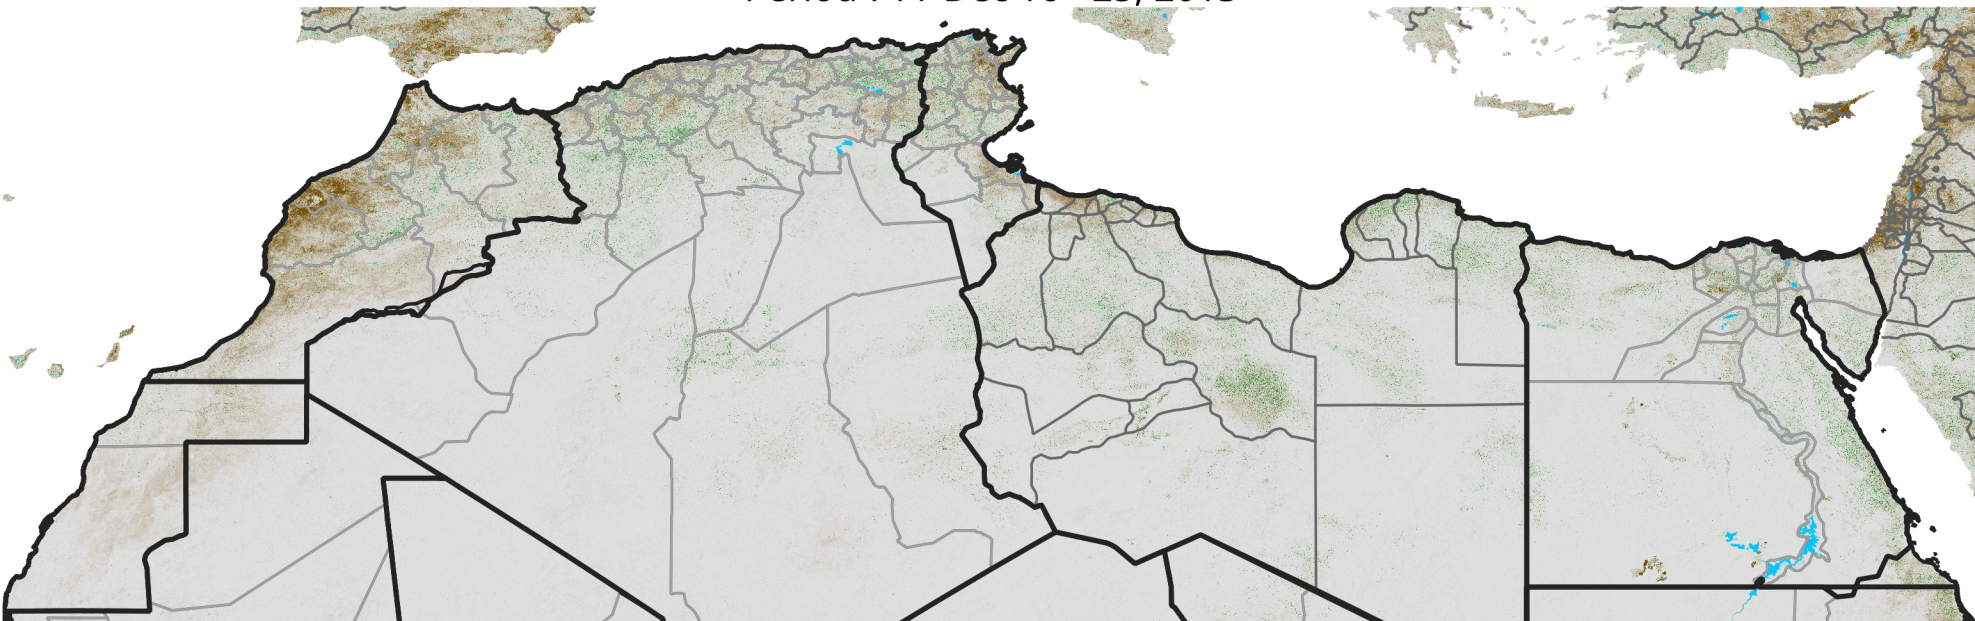

North Africa NDVI Anomaly

2013 minus Mean (2012 - 2021)

Period 71 / Dec 16 - 25, 2013

NDVI Anomaly

< -0.3 -0.2 -0.1 -0.05 0.05 0.1 0.2 >0.3

Negative

No Difference

Positive