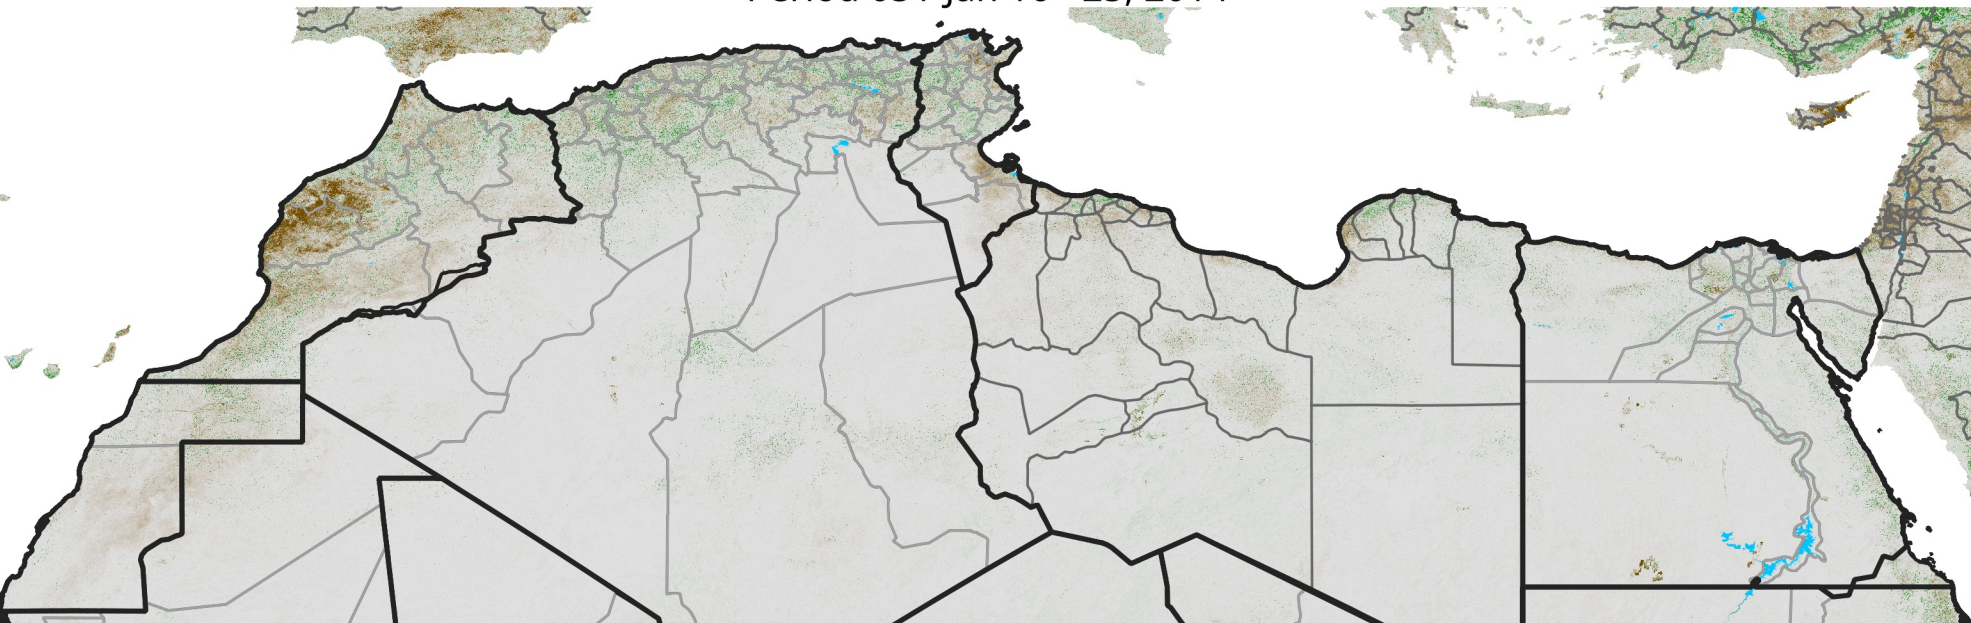

North Africa NDVI Anomaly

2014 minus Mean (2012 - 2021)

Period 05 / Jan 16 - 25, 2014

NDVI Anomaly

< -0.3 -0.2 -0.1 -0.05 0.05 0.1 0.2 >0.3

Negative

No Difference

Positive