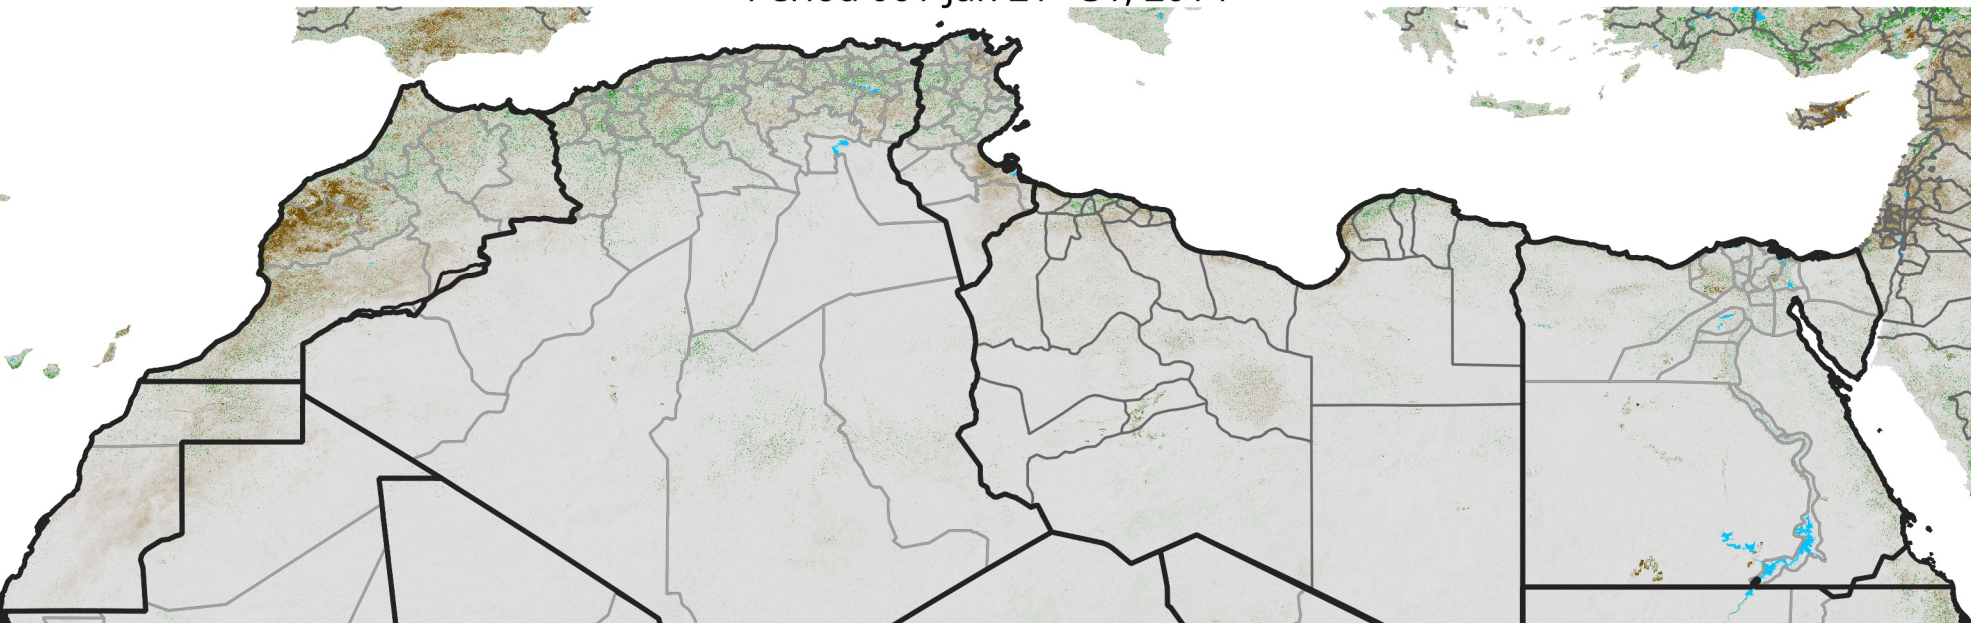

# North Africa NDVI Anomaly

2014 minus Mean (2012 - 2021)

Period 06 / Jan 21 - 31, 2014

## NDVI Anomaly

< -0.3   -0.2   -0.1   -0.05   0.05   0.1   0.2   >0.3

Negative

No Difference

Positive