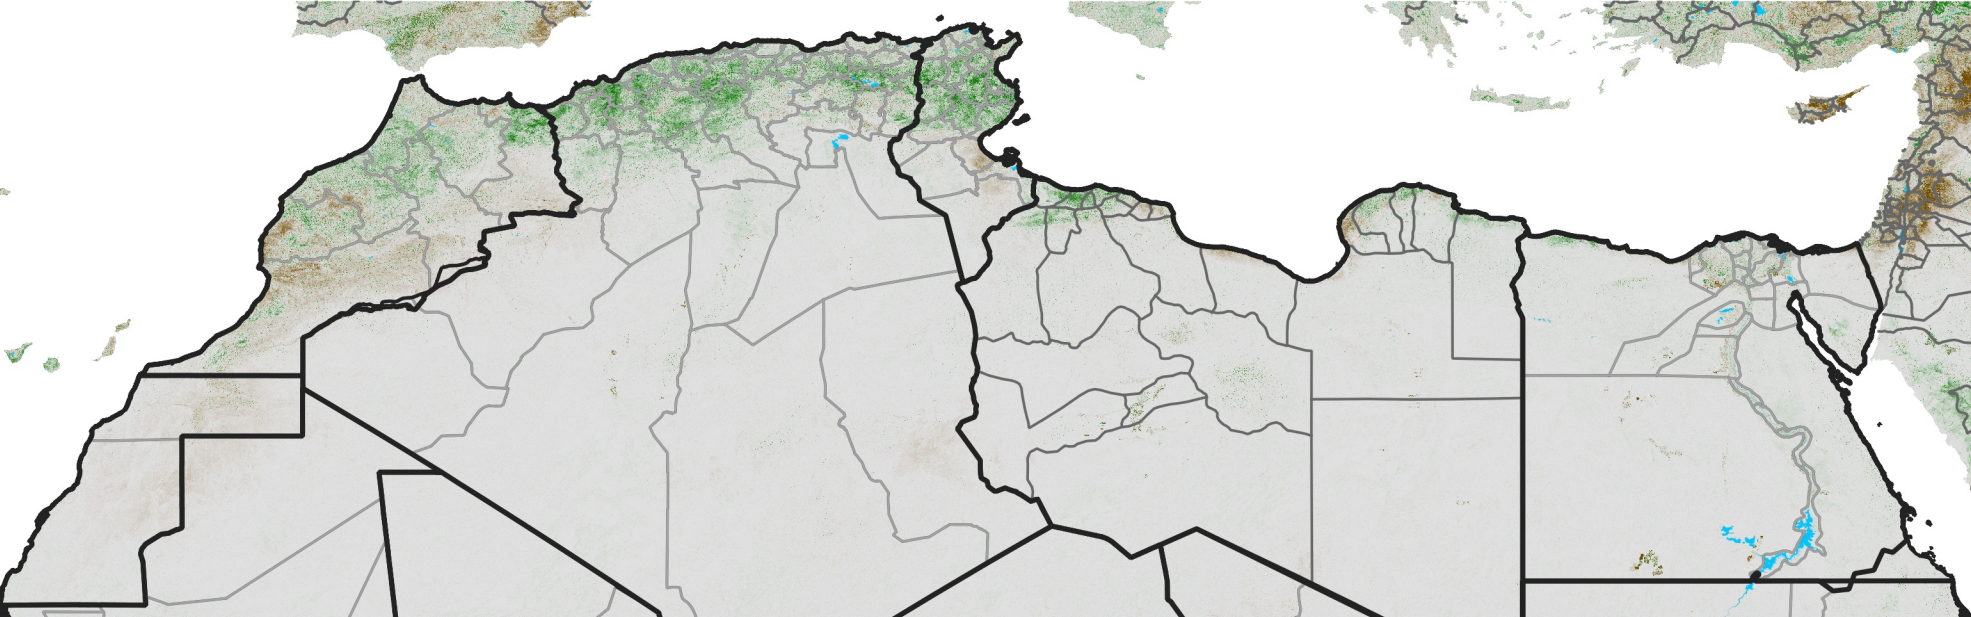

North Africa NDVI Anomaly

2014 minus Mean (2012 - 2021)

Period 16 / Mar 11 - 20, 2014

NDVI Anomaly

< -0.3 -0.2 -0.1 -0.05 0.05 0.1 0.2 >0.3

Negative

No Difference

Positive