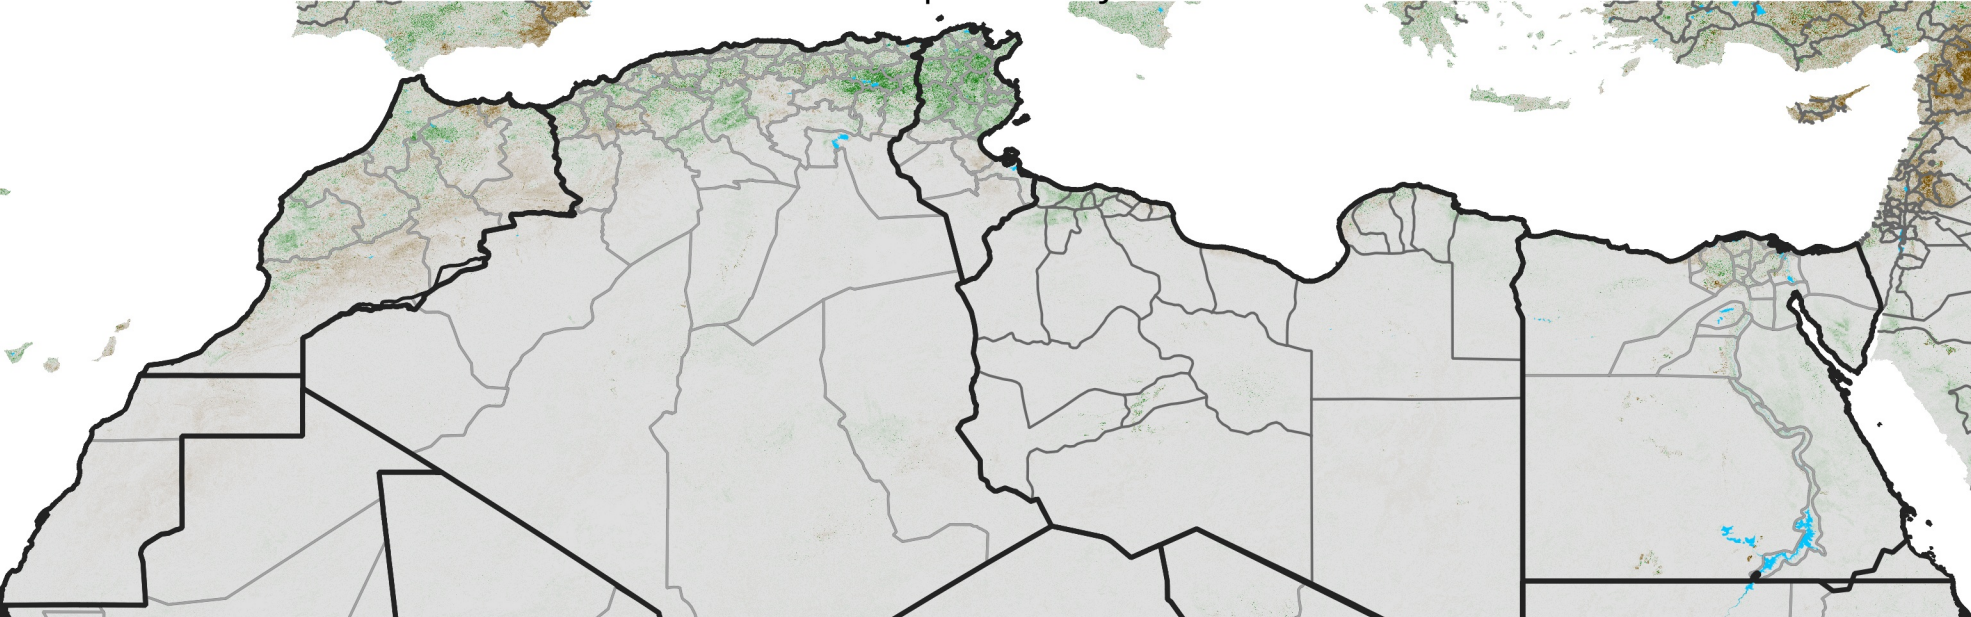

North Africa NDVI Anomaly

2014 minus Mean (2012 - 2021)
Period 25 / Apr 26 - May 05, 2014

NDVI Anomaly

< -0.3 -0.2 -0.1 -0.05 0.05 0.1 0.2 >0.3

Negative No Difference Positive